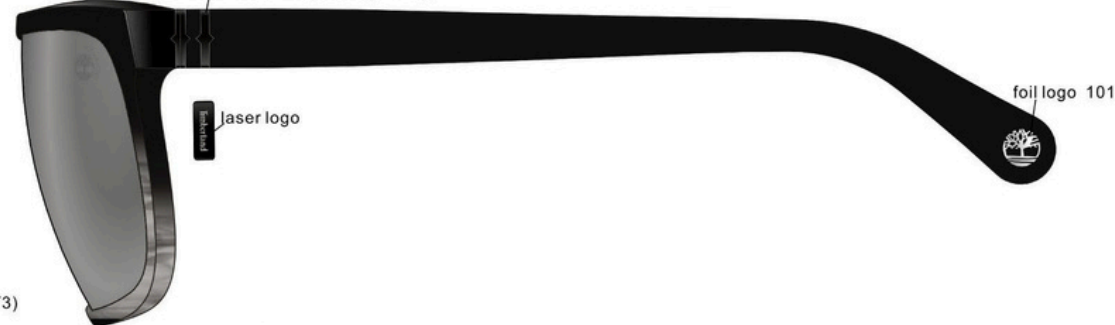

satin black metal plaque(501-H)

laser logo

foil logo 101

01R