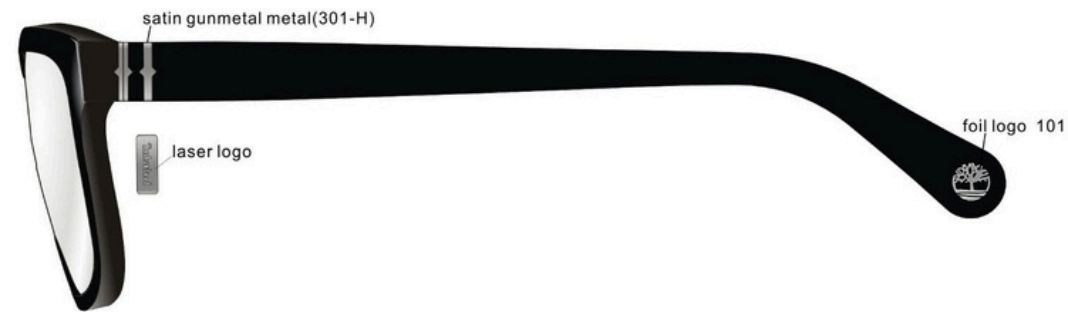

TB50074 – Color Story

DP023587-02(TB50074)
SIZE:59*18*155

096

090

052

001

PANTONE®
19-0511 TCX
Grape Leaf