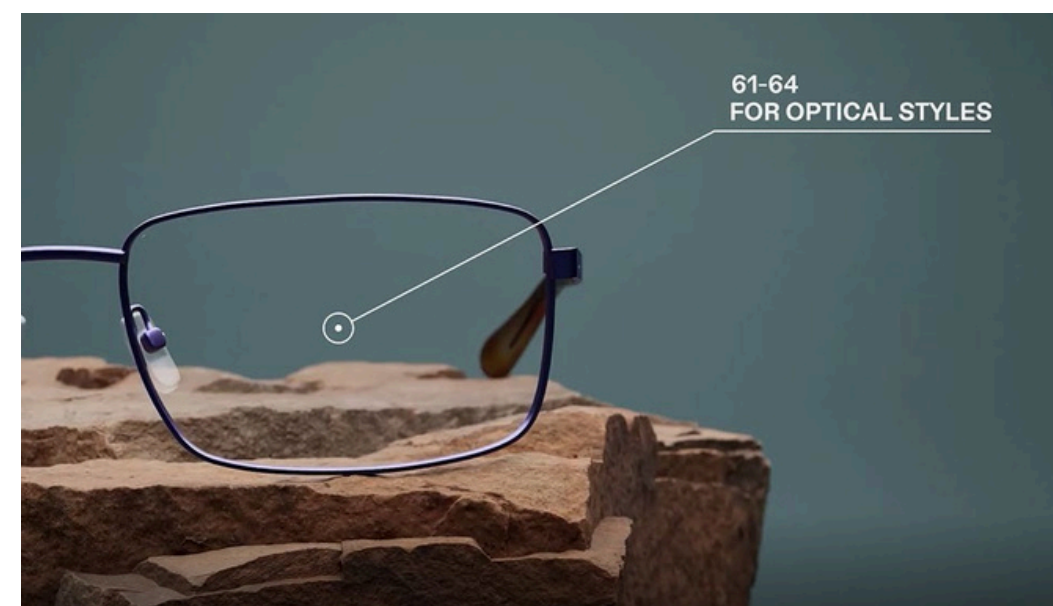

NEW Extended Size Collection: Featuring TimberBEND® technology

TimberBEND allows for an entrance into the **extended eyesize** markets with durable and on trend styles. Focusing on providing **stylish** and **functional** options for the larger faces while providing **comfort** and **resistance** to breakage.

Collection Features:

- Eye size range: 60-64 optical | 64-66 sun
- Temple length range: 150-155
- Flexible BETA-TITANIUM temples for comfort
- Thin profile/ flexible HD ACETATE
- Domed lamination tip ends for comfort
- Iconic boot detail as main logo identifier
- Commercial colorations

Built for the Bold