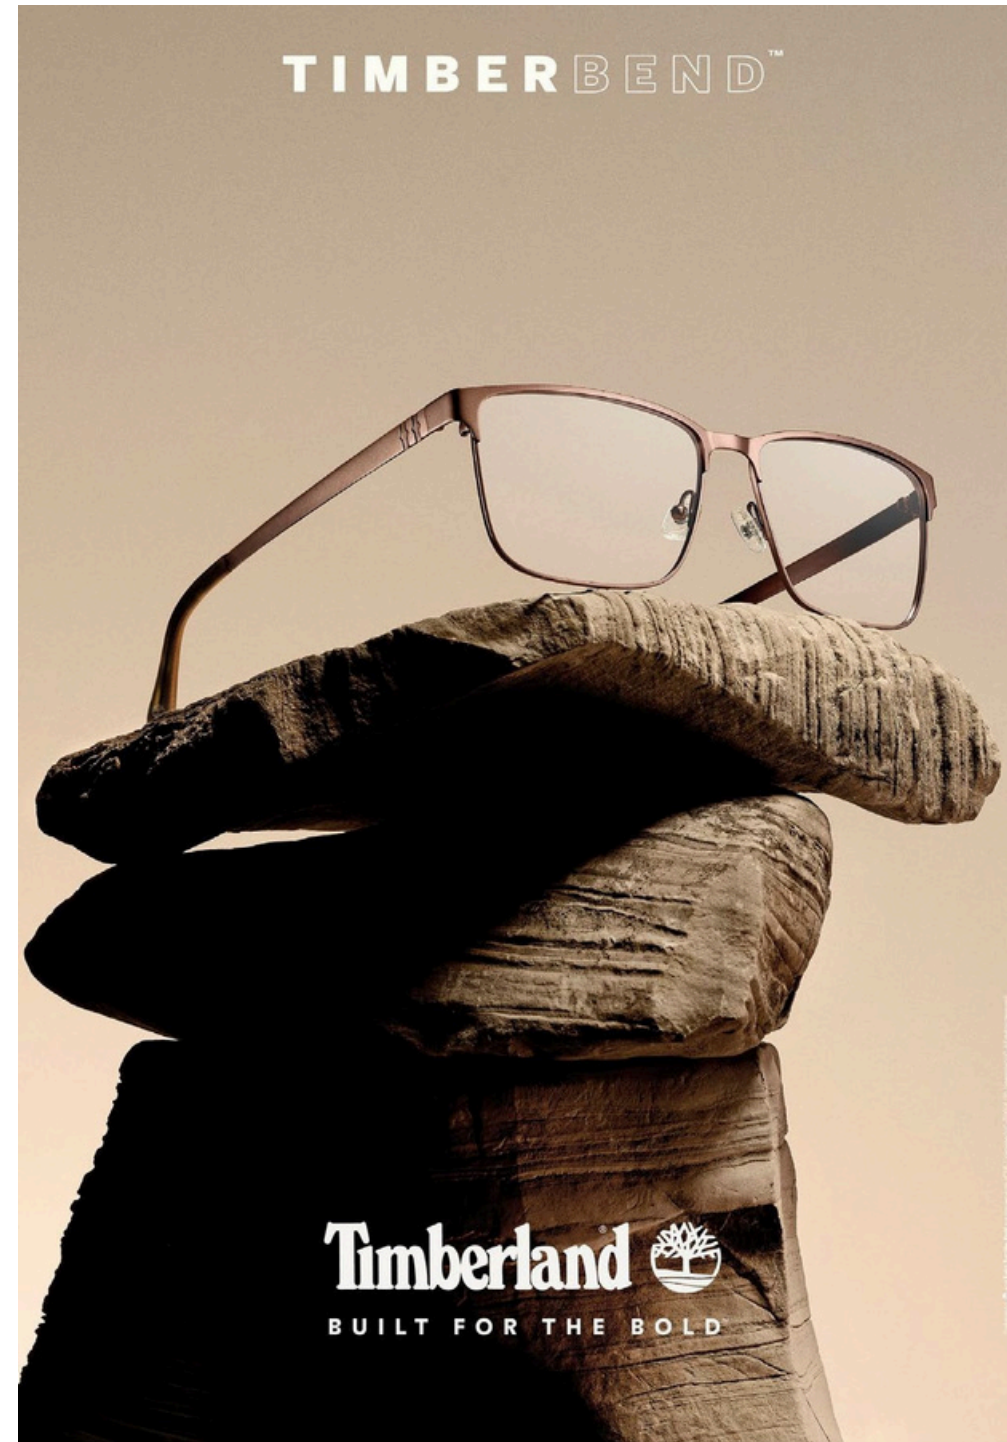

TIMBERBEND™

XL wide eyesize collection

- Extended sizes
- Flexible materials
- Beveled surfaces
- Boot icon