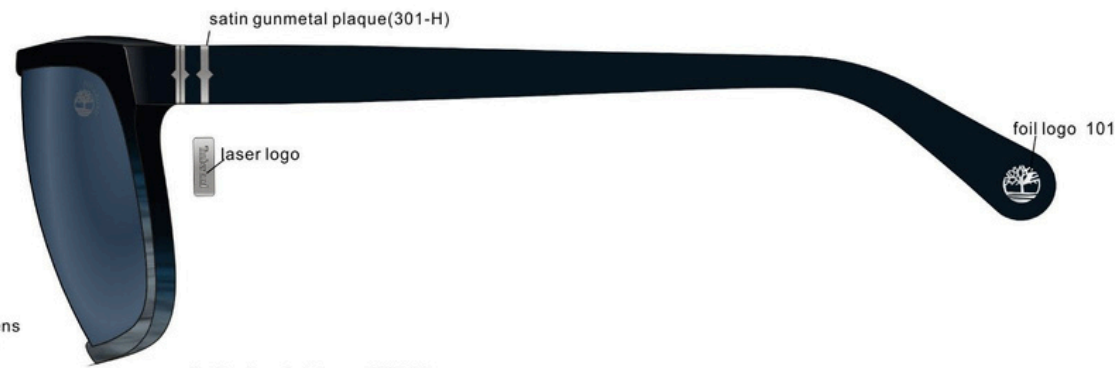

# TB00054-H – Color Story

DP023587-13(TB00054)  
SIZE:65\*17\*155

92D

JIM/HDD-0006

Blue gradient lens  
(TAC HTUU15)

satin gunmetal plaque(301-H)

laser logo

foil logo 101