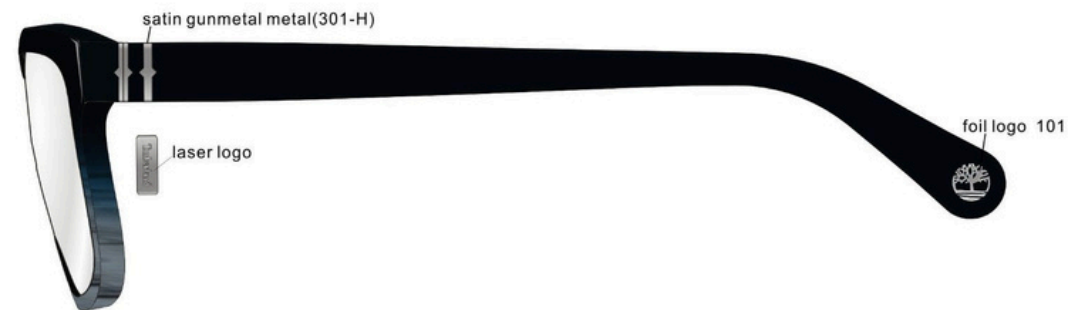

TB50074 – Color Story

DP023587-02(TB50074)
SIZE:59*18*155

096

090

052

001

PANTONE®
19-0511 TCX
Grape Leaf