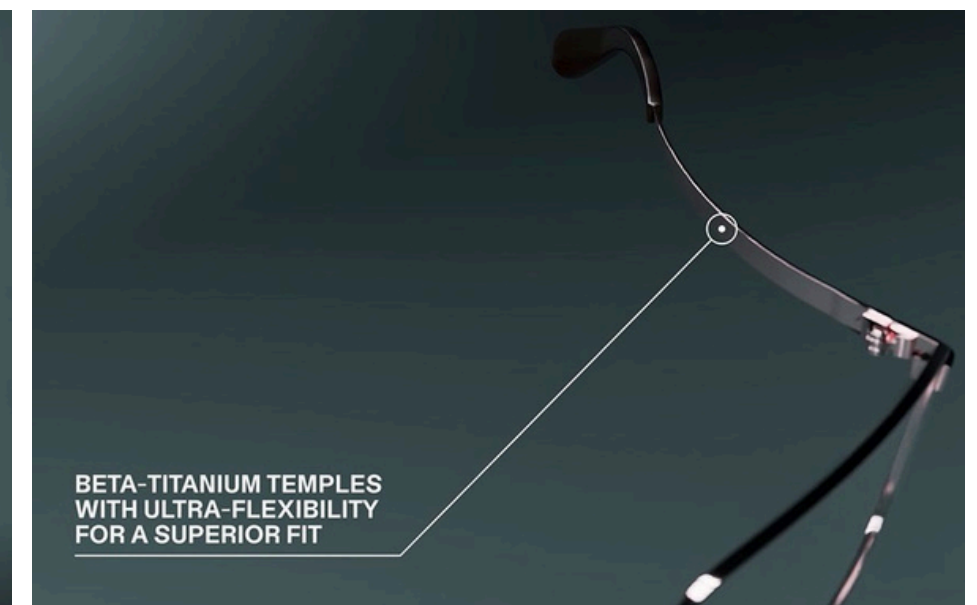

## Collection Features:

- Eye size range: 60-64 optical | 64-66 sun
- Temple length range: 150-155
- Flexible BETA-TITANIUM temples for comfort
- Thin profile/ flexible HD BIO-ACETATE
- Domed lamination tip ends for comfort
- Iconic boot detail as main logo identifier
- Commercial colorations