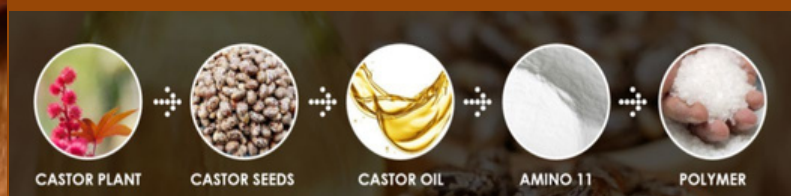

The bio-based material is obtained from the **bean seeds** of a **castor plant**. The plastic derived from castor oil is then used in place of petroleum-based material