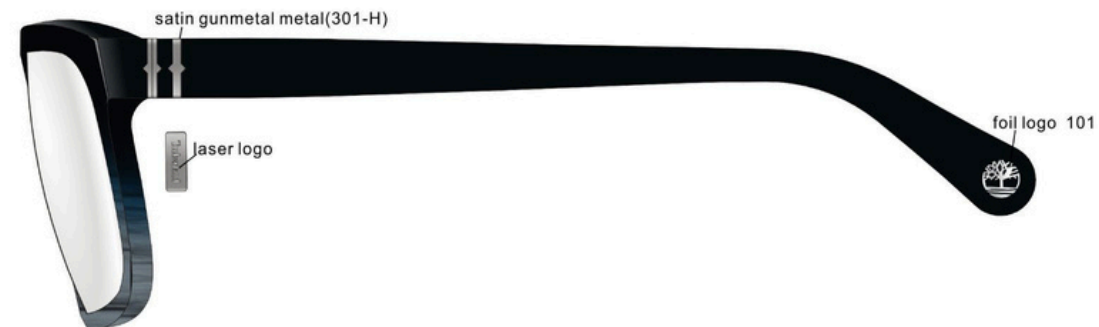

TB50073 – Color Story

DP023587-12(TB50073)
SIZE:60*15*155

020

090

049

001