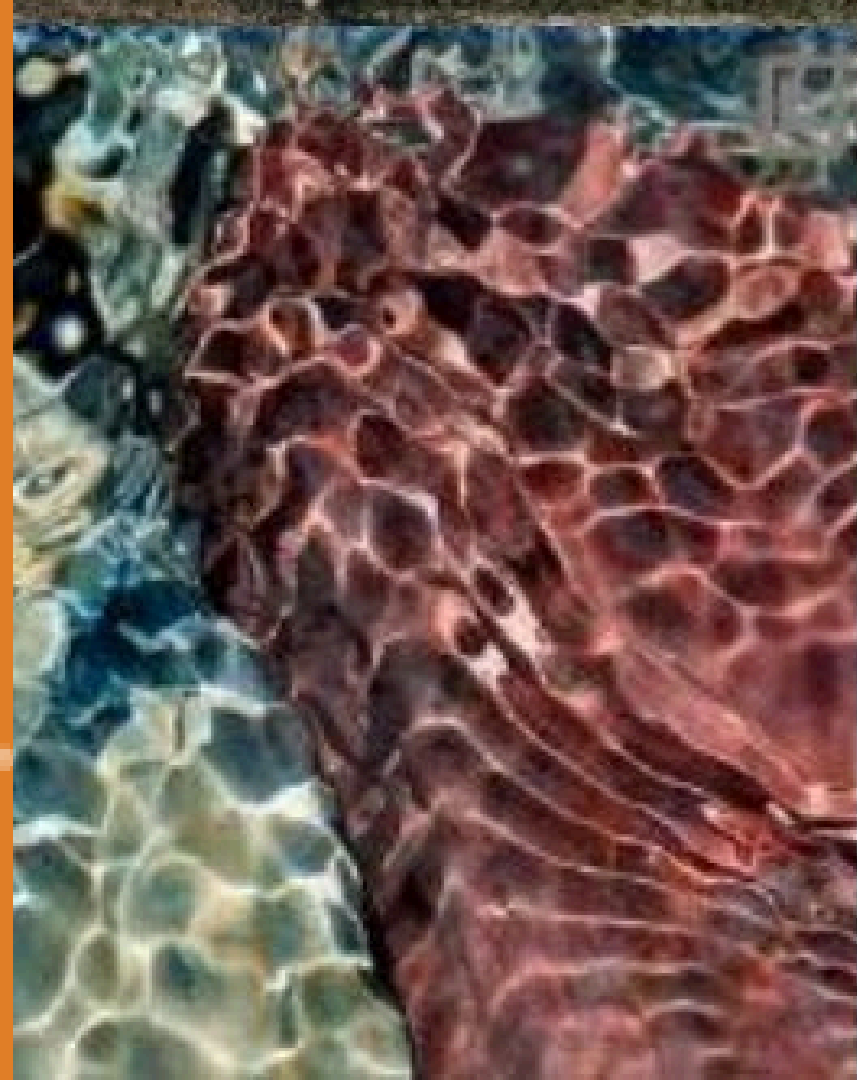

OVER UTILITY