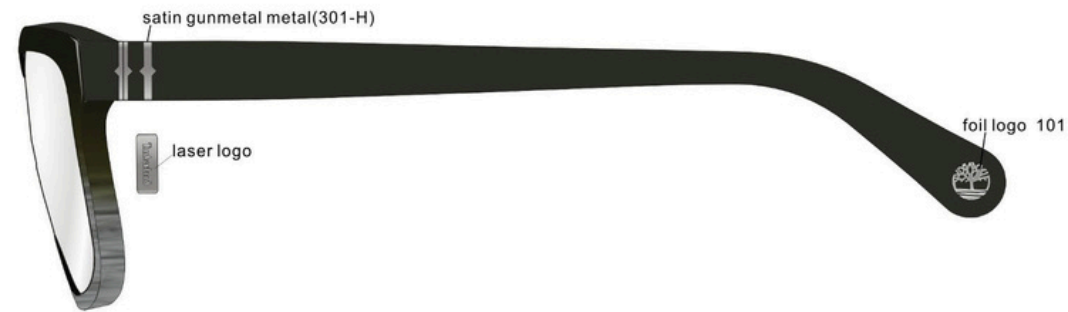

TB50074 – Color Story

DP023587-02(TB50074)
SIZE:59*18*155

096