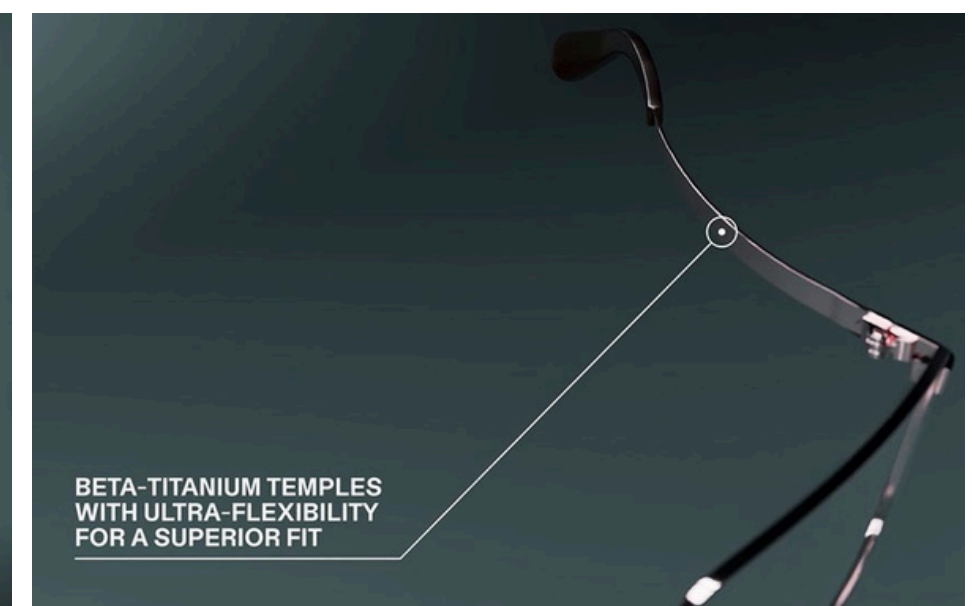

NEW Extended Size Collection: Featuring TimberBEND® technology

TimberBEND allows for an entrance into the **extended eyesize** markets with durable and on trend styles. Focusing on providing **stylish** and **functional** options for the larger faces while providing **comfort** and **resistance** to breakage.

Collection Features:

- Eye size range: 60-64 optical | 64-66 sun
- Temple length range: 150-155
- Flexible BETA-TITANIUM temples for comfort
- Thin profile/ flexible HD ACETATE
- Domed lamination tip ends for comfort
- Iconic boot detail as main logo identifier
- Commercial colorations

Built for the Bold