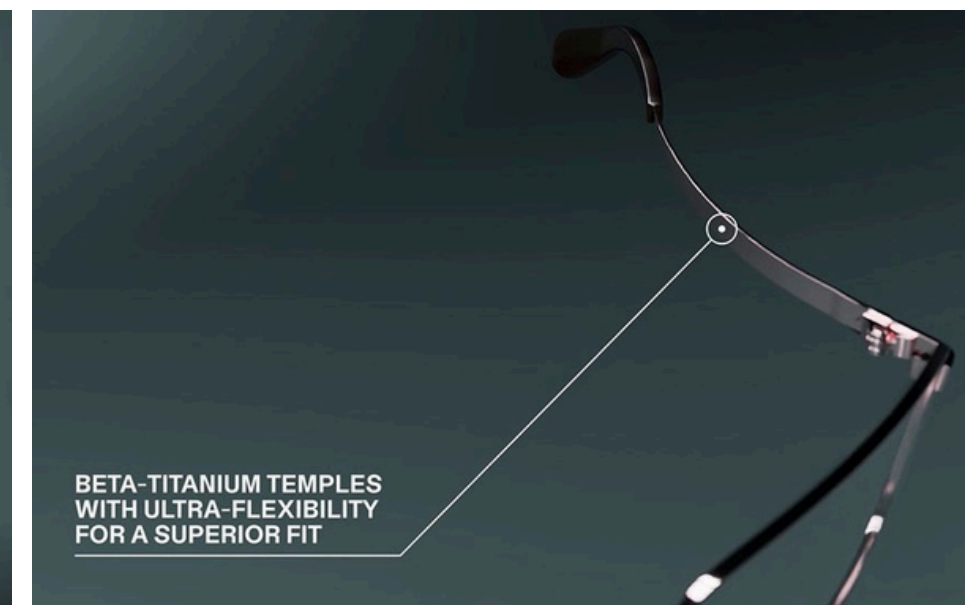

## Live Boldly

XL Wide EyeSize  
Collection: SS 2025 Sun

**Iconic Boot Detail**  
**Special Materials**  
**Larger Eyesizes**

# NEW Extended Size Collection: Featuring TimberBEND® technology

*TimberBEND* allows for an entrance into the **extended eyesize** markets with durable and on trend styles. Focusing on providing **stylish** and **functional** options for the larger faces while providing **comfort** and **resistance** to breakage.

## Collection Features:

- Eye size range: 60-64 optical | 64-66 sun
- Temple length range: 150-155
- Flexible BETA-TITANIUM temples for comfort
- Thin profile/ flexible HD ACETATE
- Domed lamination tip ends for comfort
- Iconic boot detail as main logo identifier
- Commercial colorations