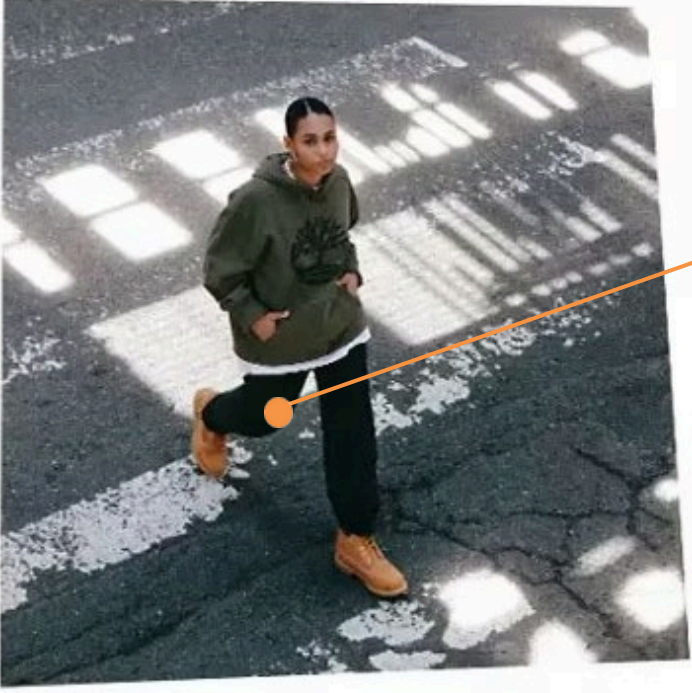

# Brand Identity Hallmarks

**PURPOSE**  
'Defined by the outdoors' offer innovative gear to everyday life

**AUDIENCE**  
Target age: 14-18  
| 25-50  
An urban dweller fond of the outdoors.

**DESIGN**  
innovative and practical. Sustainable design. The three distinct categories: Work | Life | Outdoor