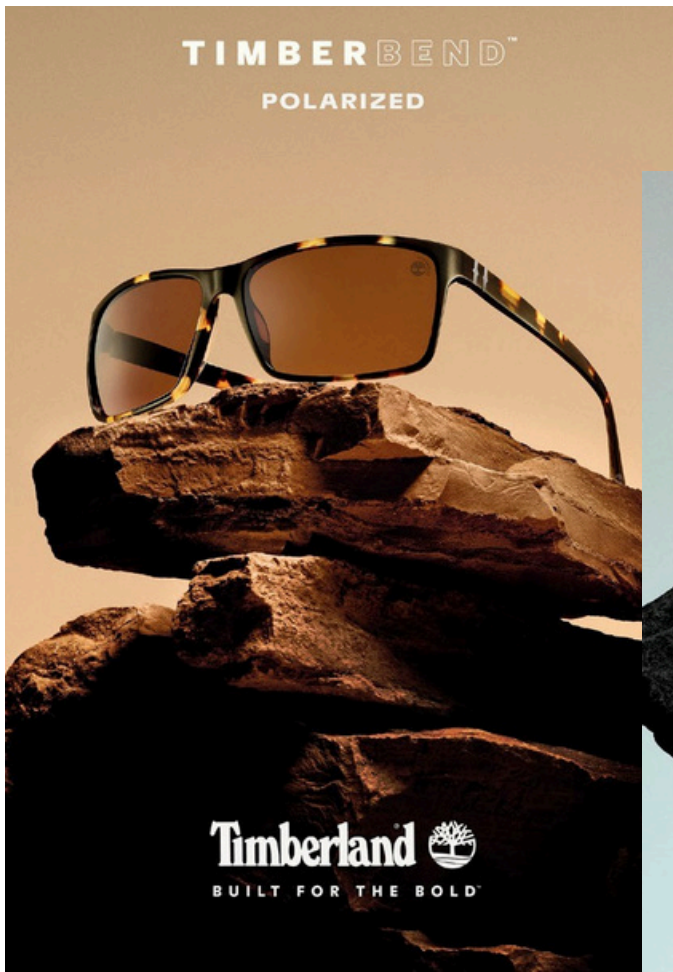

TB00031_20D