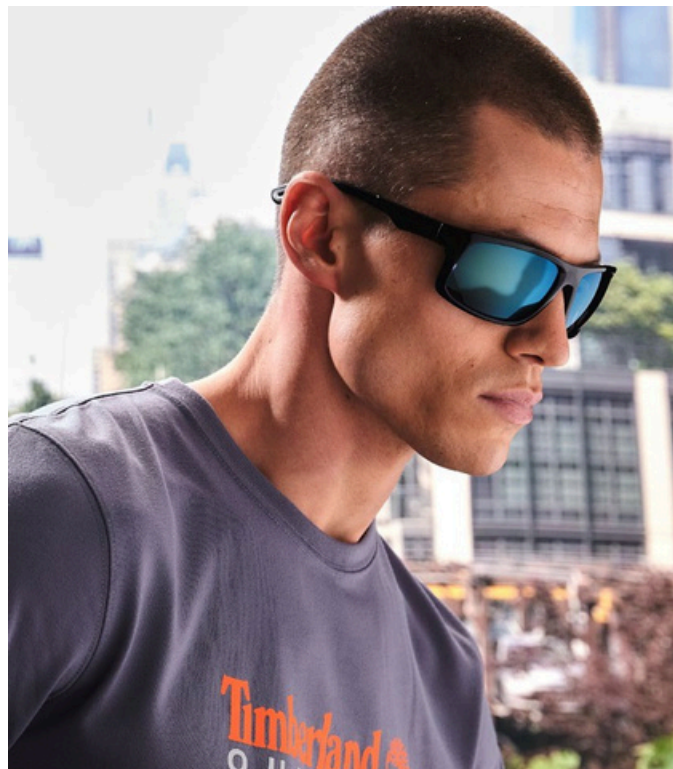

TO BE CONFIRMED

MAN STYLES: TB50047_059
TB00034_90D TB00037_26R