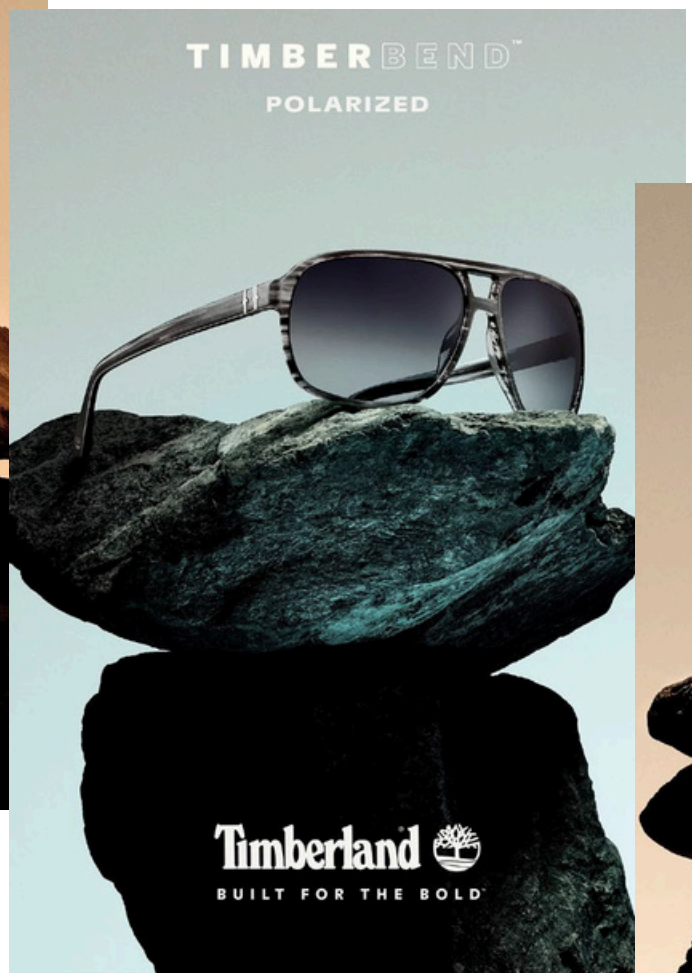

## Men Global Optical and Sunglass images

OPTICAL: TB50035\_001

SUN: TB00031\_20D

TB00031\_20D

TB00032-52H

TB50036\_049

**TO BE CONFIRMED**

**MAN STYLES:** TB50047\_059  
TB00034\_90D TB00037\_26R