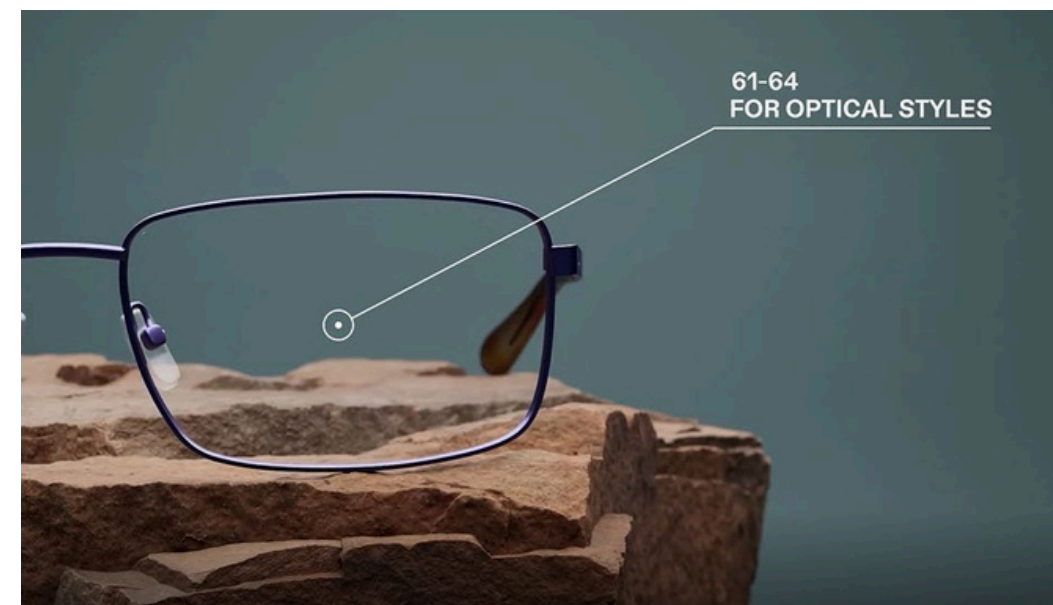

## Live Boldly

XL Wide EyeSize  
Collection: SS 2025 Sun

**Iconic Boot Detail**  
**Special Materials**  
**Larger Eyesizes**

# NEW Extended Size Collection: Featuring TimberBEND® technology

*TimberBEND* allows for an entrance into the **extended eyesize** markets with durable and on trend styles. Focusing on providing **stylish** and **functional** options for the larger faces while providing **comfort** and **resistance** to breakage.

## Collection Features:

- Eye size range: 60-64 optical | 64-66 sun
- Temple length range: 150-155
- Flexible BETA-TITANIUM temples for comfort
- Thin profile/ flexible HD ACETATE
- Domed lamination tip ends for comfort
- Iconic boot detail as main logo identifier
- Commercial colorations