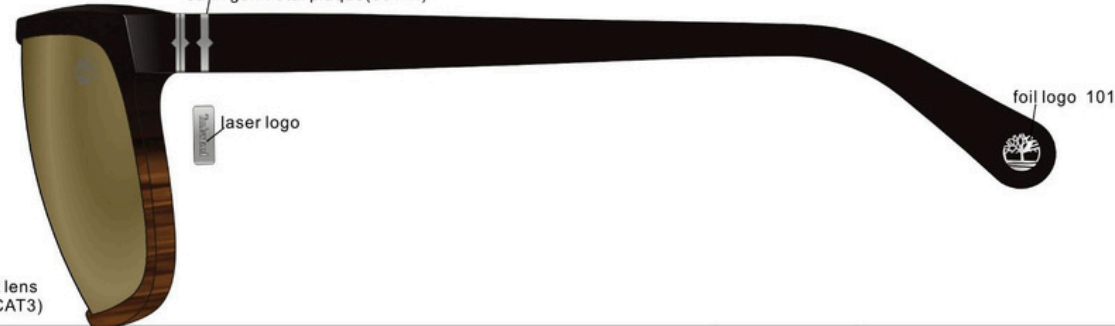

satin gunmetal plaque(301-H)

laser logo

foil logo 101

CUSTOMER: BRAND: NOTES: DRAWING NO: DB00207 42/TD00054