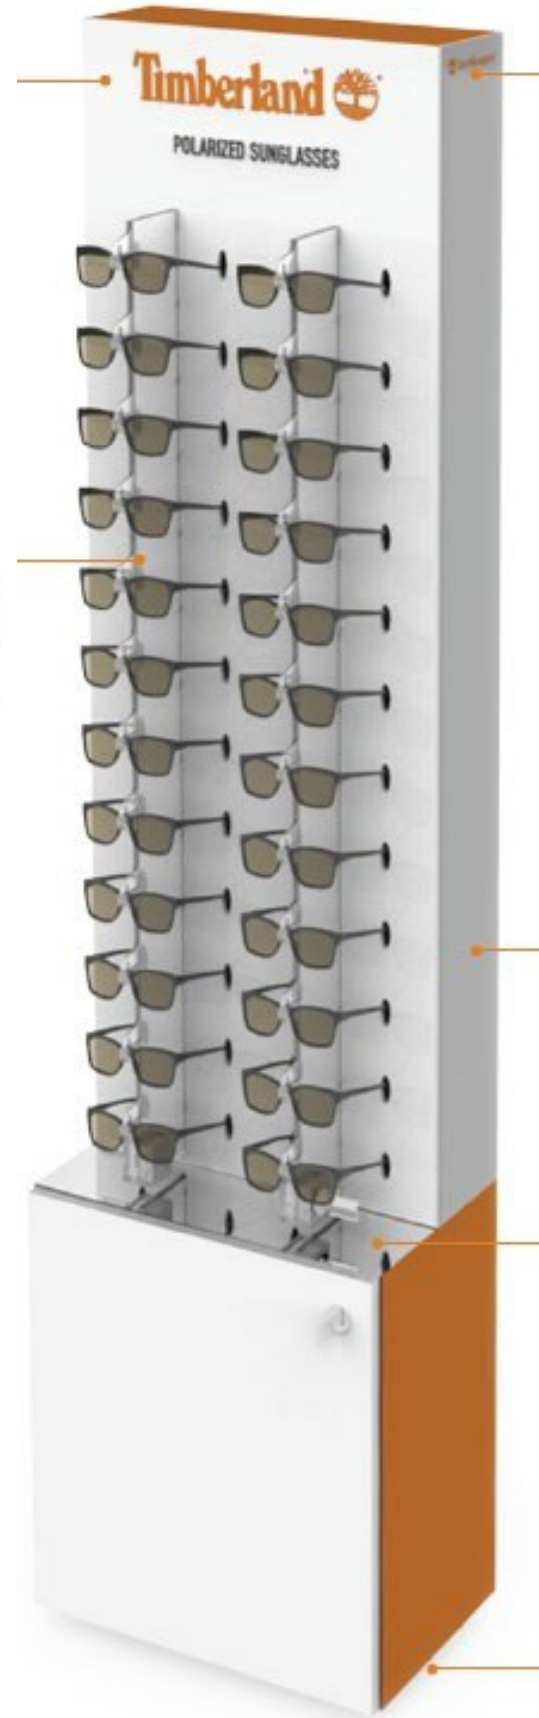

Polarized tester