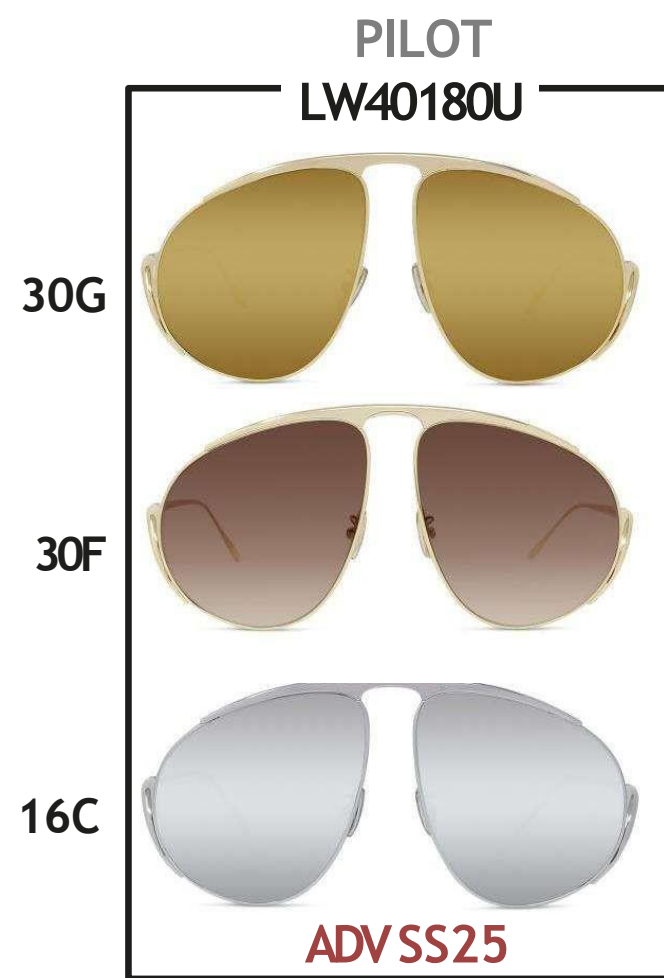

Fashion Show visibility

WOMEN FASHION SHOW
SIGNATURE
INTRODUCING 1 STYLE

THĒLIOS

SIGNATURE WOMEN FASHION SHOW

Product Deep Dive

SS25 Women's Fashion Show

VINTAGE INSPIRATION

Concept that will continue in FW25