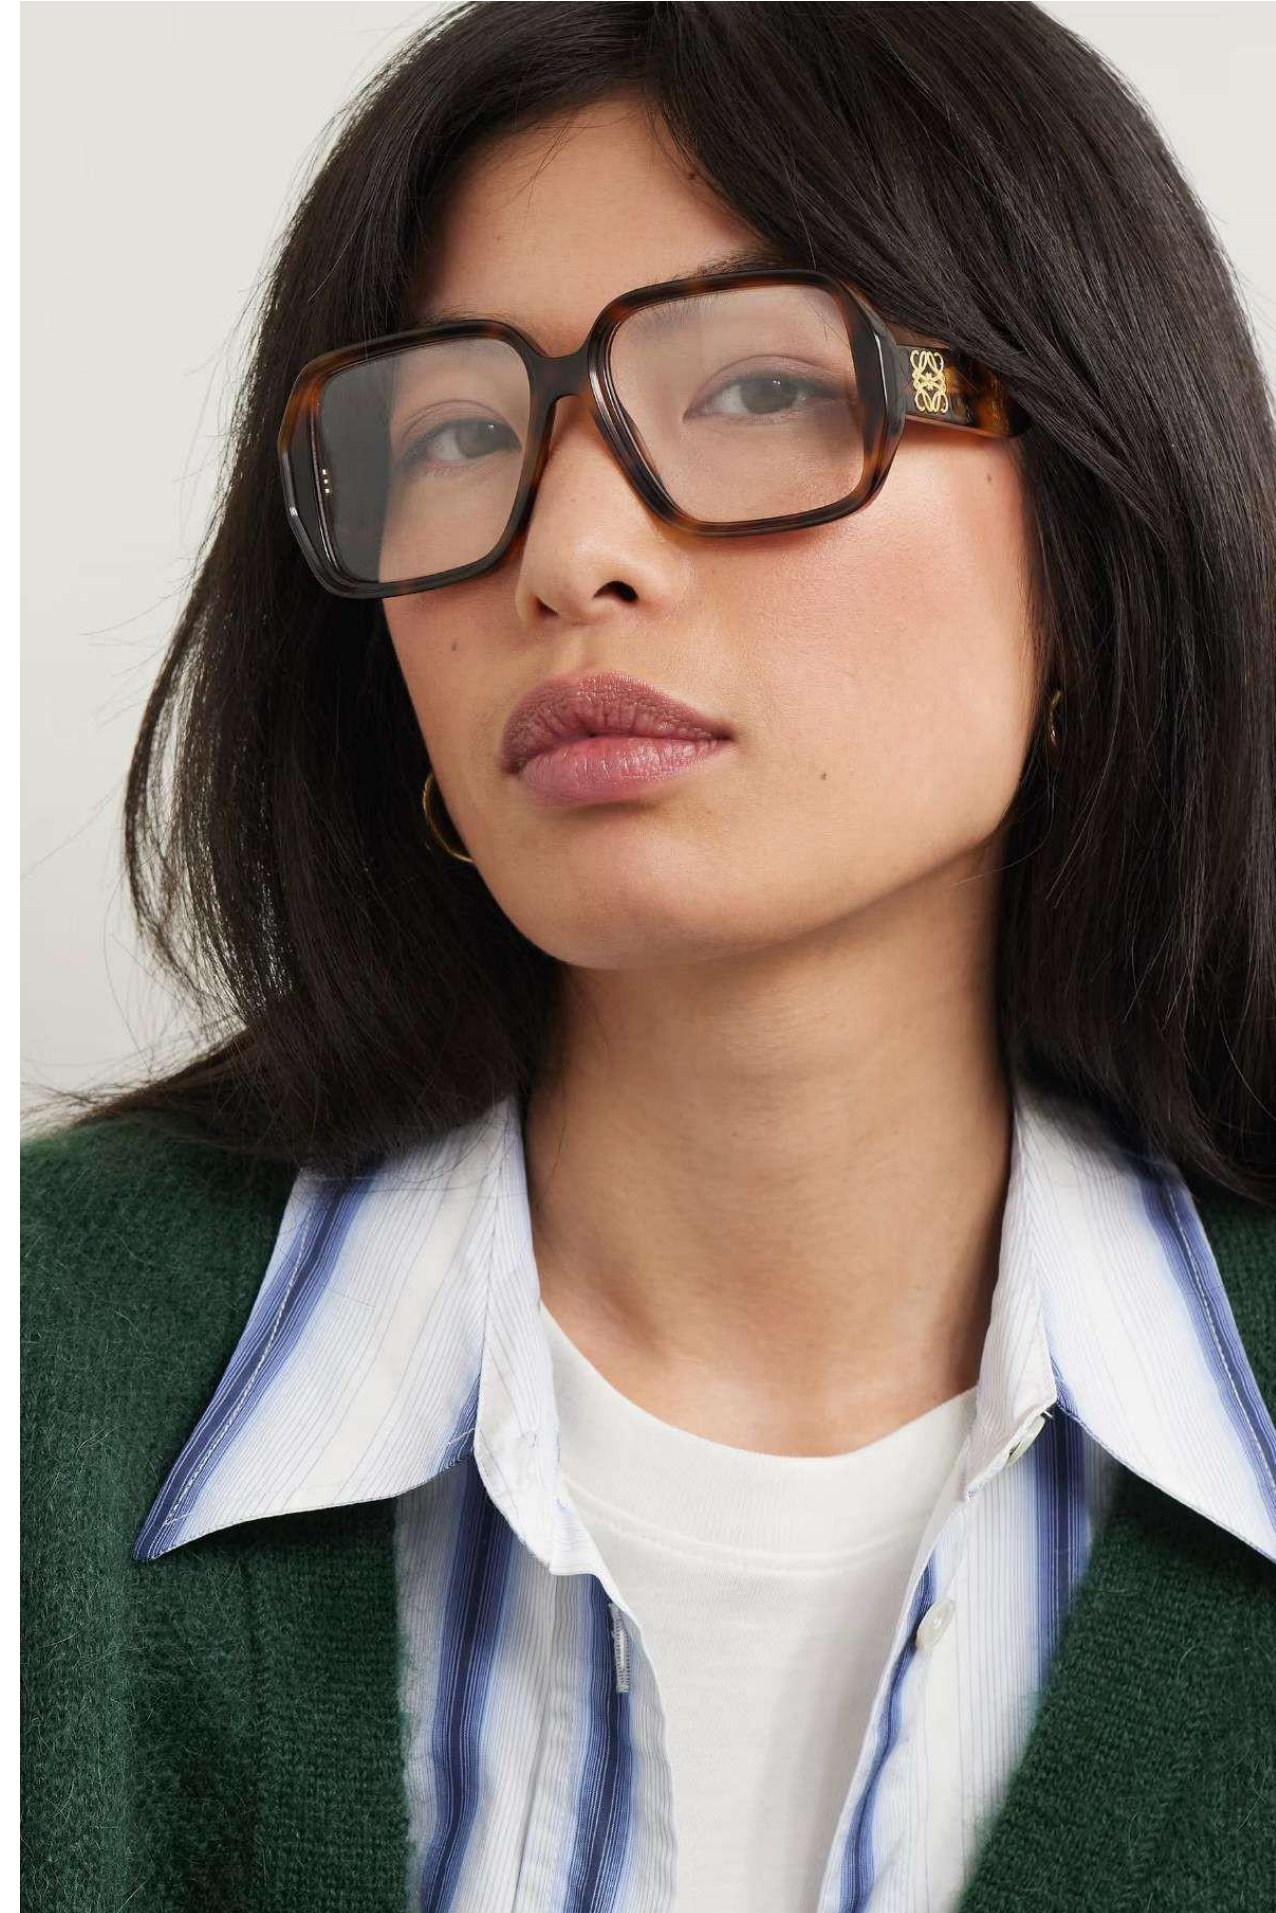

03.

OPTICAL STYLES