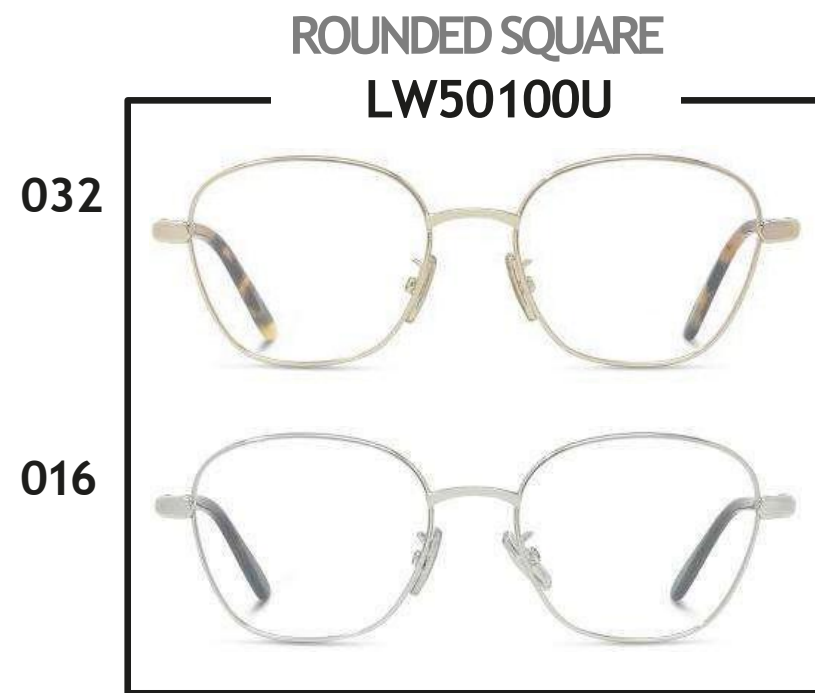

020
Shiny Transparent Pale Grey Frame

056
Shiny Spotted Havana Frame

LIMITED IN F

Technical details

	○	⊂	⌢	↔
I	49	4	21	140
F	51	4	20	140

SLIM LIGHT

Product Deep Dive

SIZE 50