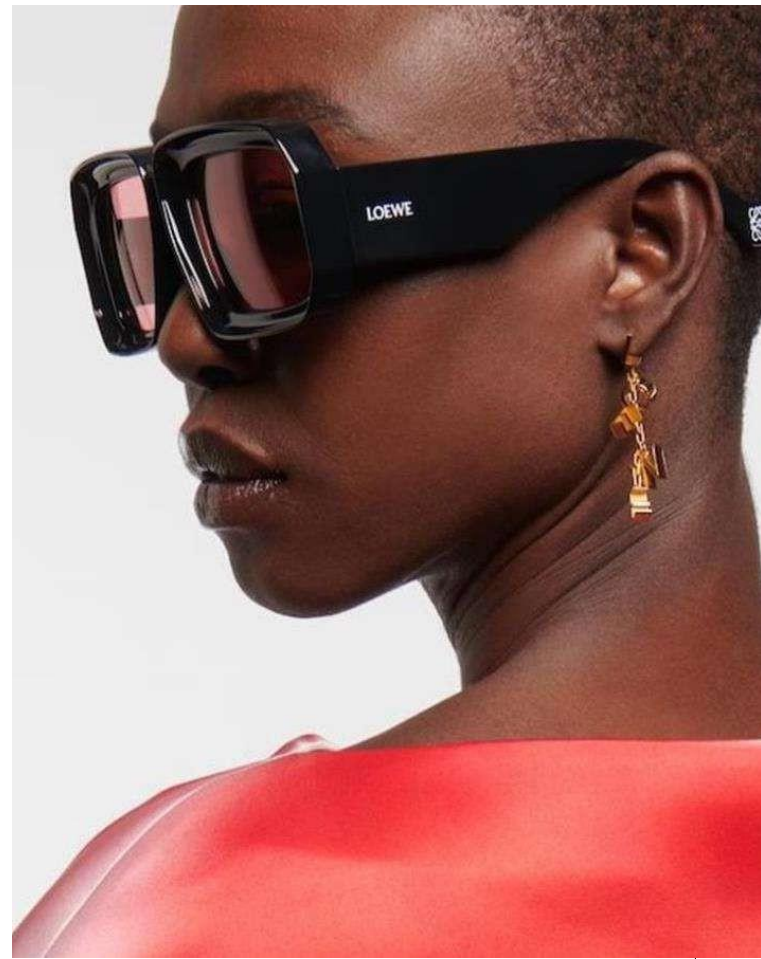

SIGNATURE PAULA'S IBIZA MOMENT

Product Deep Dive

Colors align with Paula's Ibiza collection