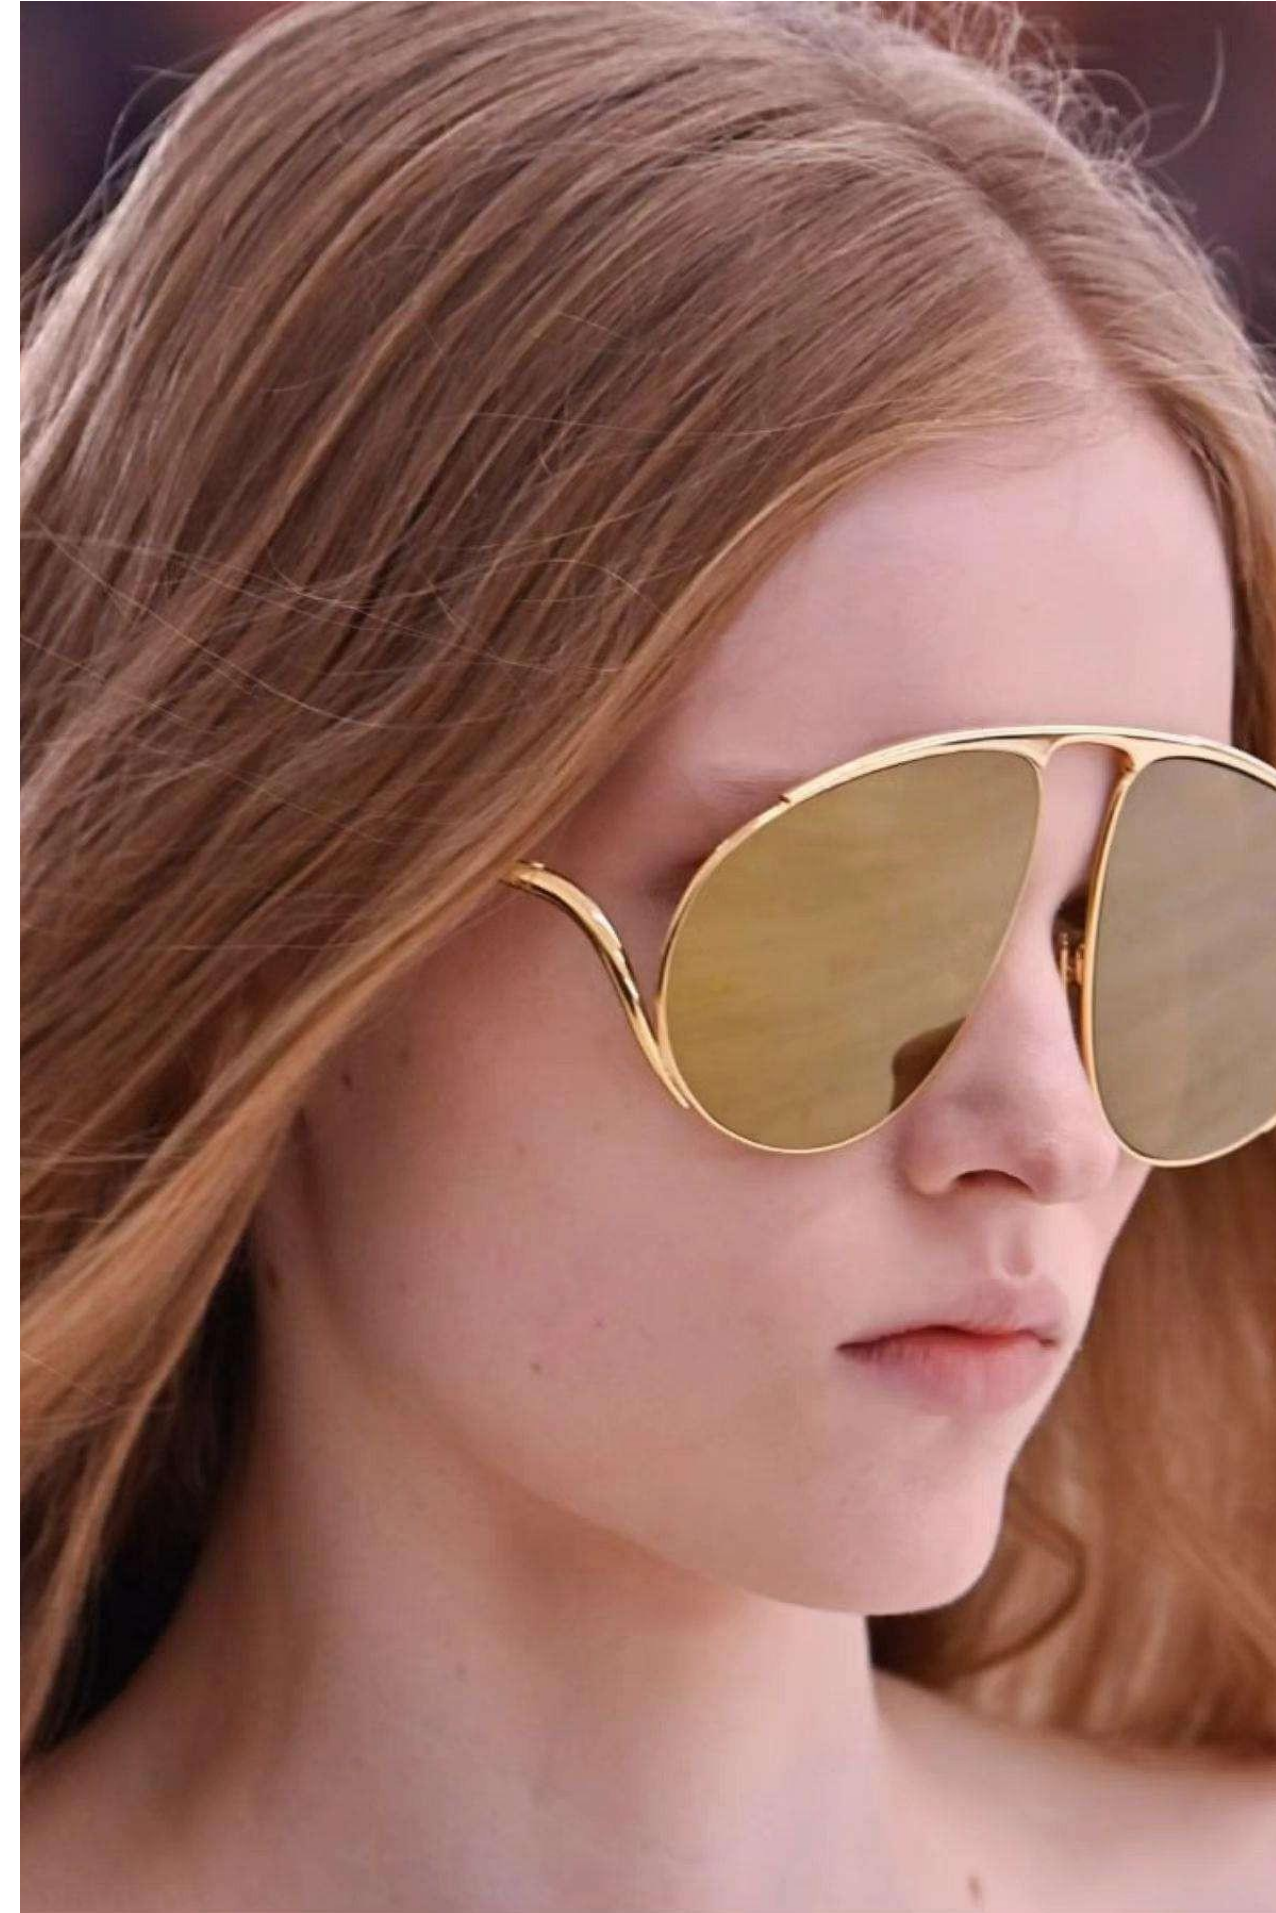

02.

SUN STYLES

THĒLIOS