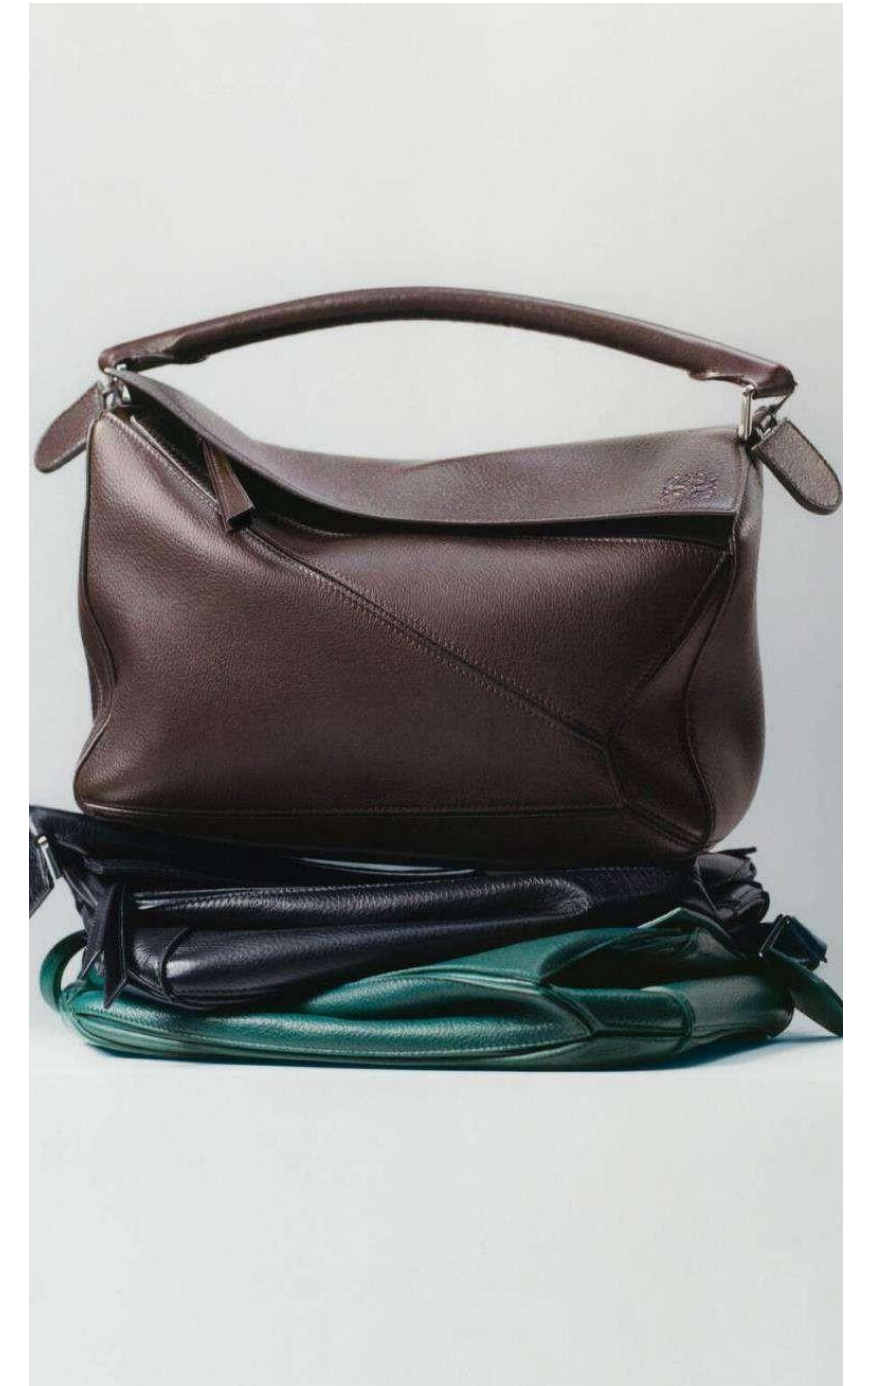

03. Jonathan Anderson wins **designer of the year** AT UK FASHION AWARDS