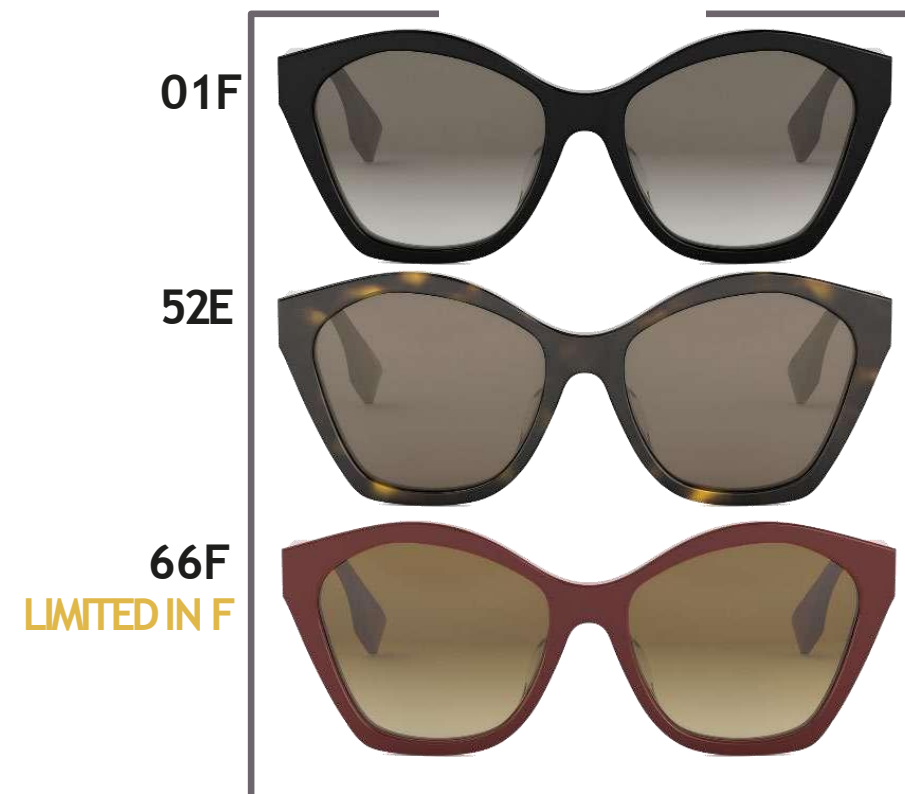

BUTTERFLY
FE40175VF