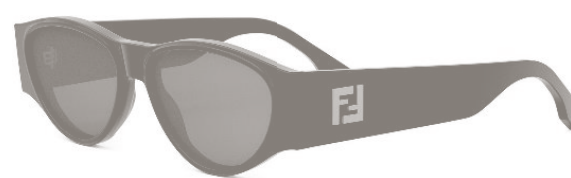

98E
Shiny Gradient Striped Green Frame
Brown Lens
LIMITED

Technical details

	○	⊂	⌒	↔	
I	52	2	19	150	RX-able
F	53	2	19	150	

Add a young *feel*

FF SQUARED

+1 STYLE

Existing *offer*

FE40144/F |FW24