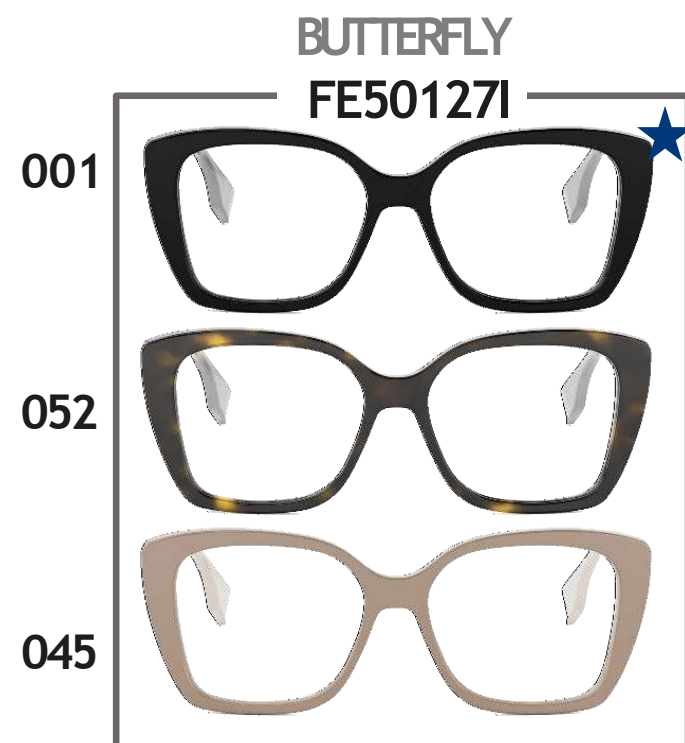

LETTERING

Product Deep Dive

● Classic **easy-to-wear** style
ENTRY LEVEL LINE

SOPHISTICATED COLOR PALETTE

ELEGANT METALLIC FENDI LOGO

○ 54