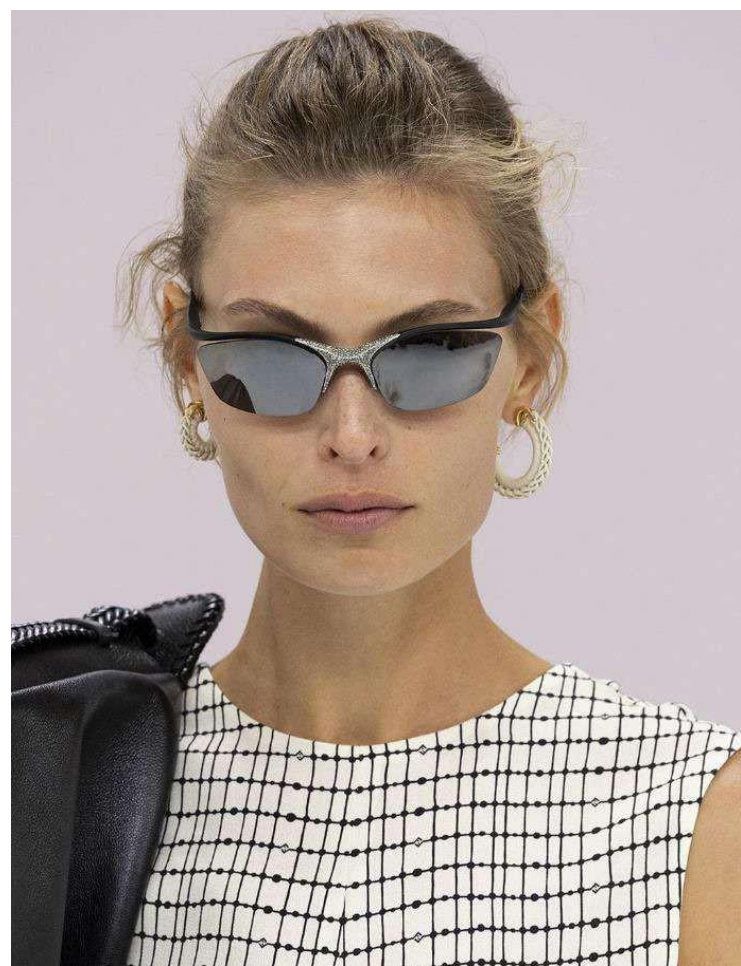

THÉLIOS

SIGNATURE FASHION SHOW

Product Deep Dive

FASHION SHOW | ONE SHOT

LIGHTWEIGHT ALUMINIUM STRUCTURE

SS25 Women's Fashion Show style
SUBTLE MATTE FRAME & FLASH LENSES

SUSPENDED LENSES

SOPHISTICATED SNAP HINGE