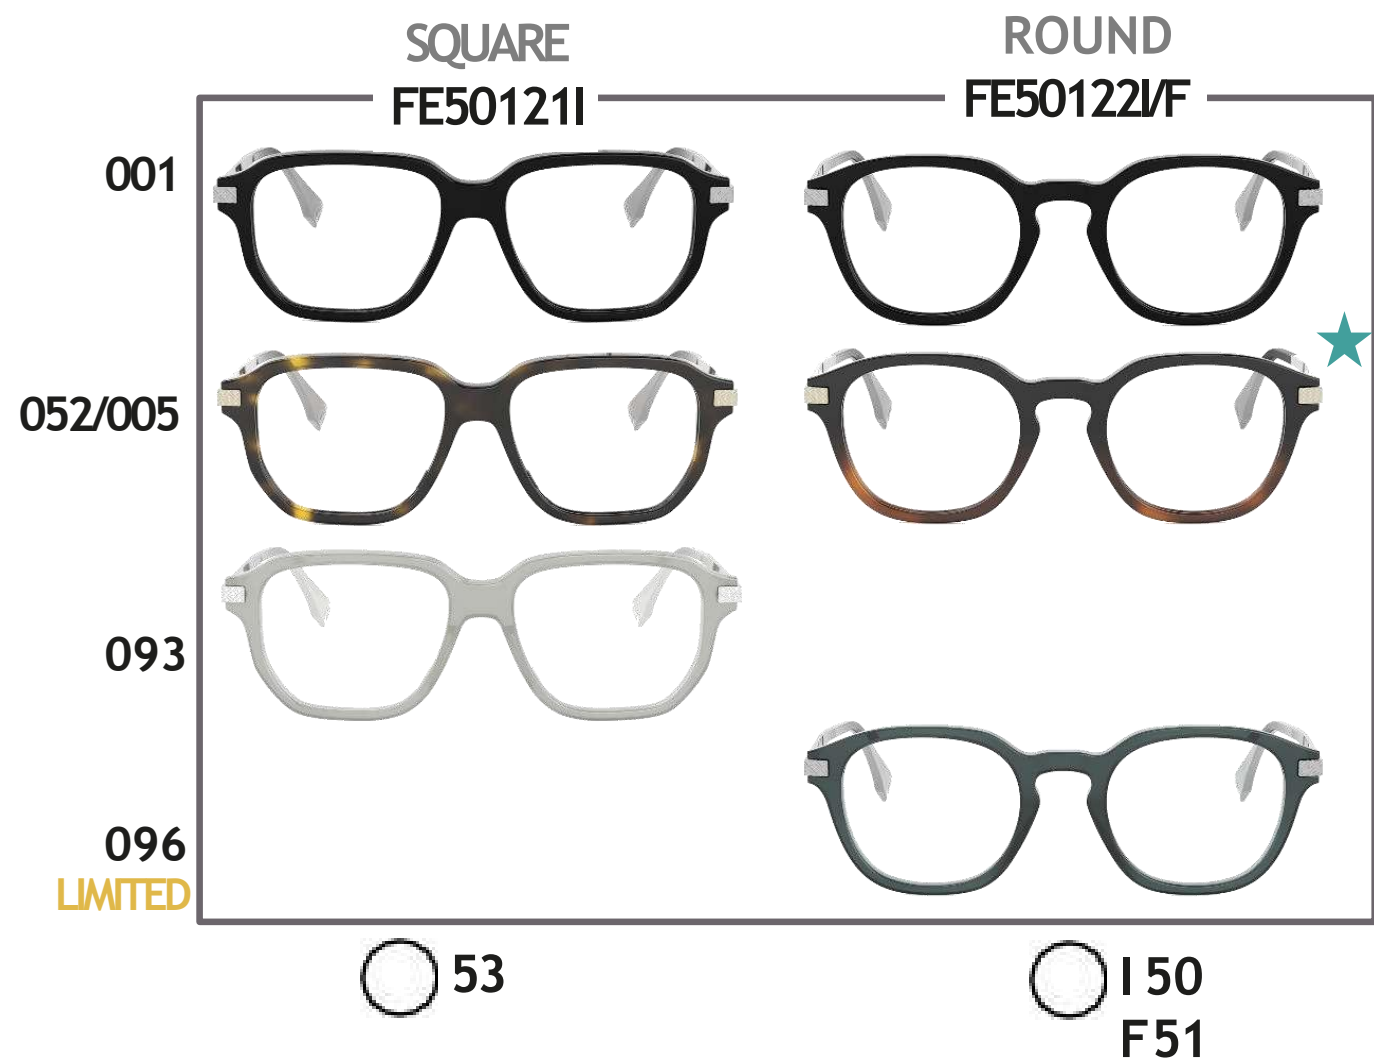

EVERYDAY COLOR PALETTE

Easy-to-wear

REFINED FF ENGRAVING ON TEMPLES

For the first time!