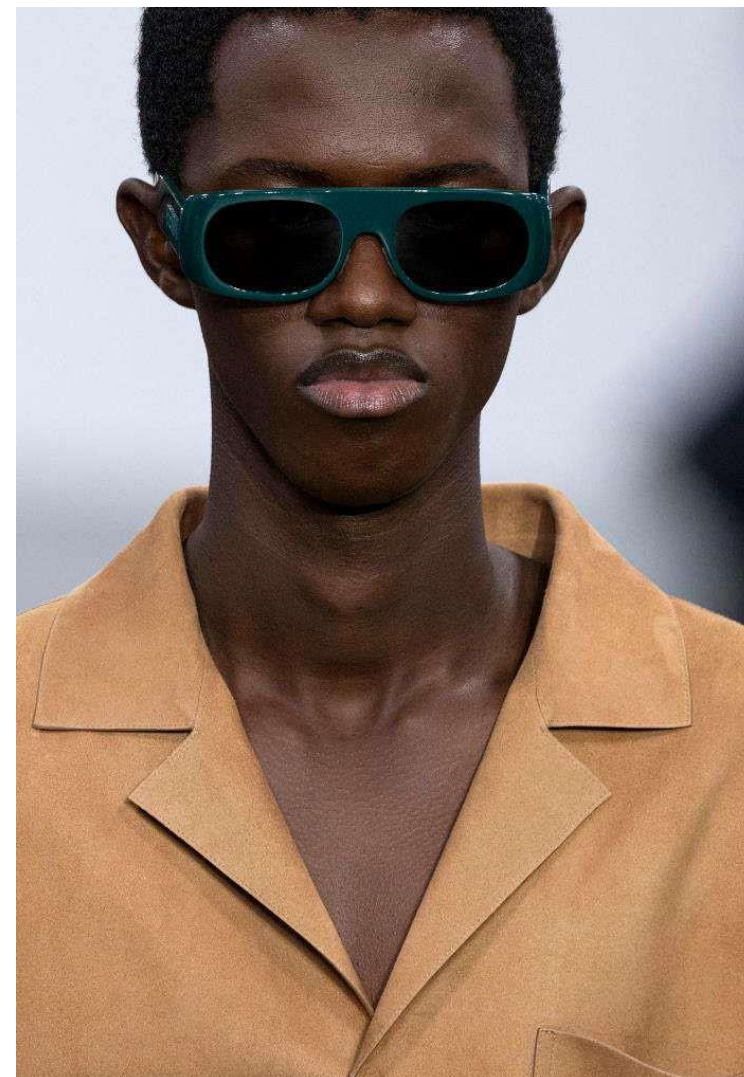

FFSQUARED
+1 NEW STYLE

TIMELESS

Refined

FENDI SKY
+1 NEW STYLE
+1 COLOR ADD (2 COLORS)

Laid-back

SIGNATURE
+1 NEW STYLE
+1 COLOR ADD (2 COLORS)

CASUAL

Daily