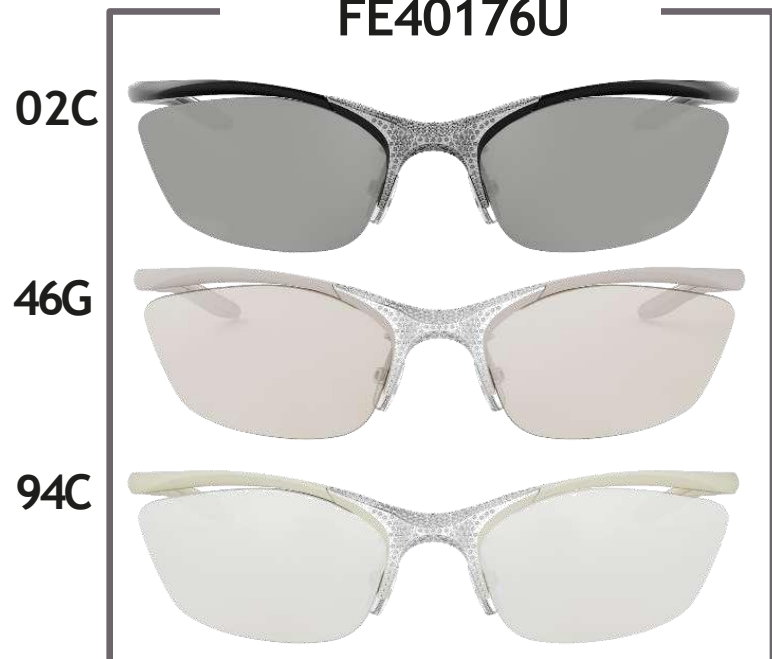

SIGNATURE FASHION SHOW

Product Deep Dive

LIGHTWEIGHT ALUMINIUM STRUCTURE

SS25 Women's Fashion Show style
SUBTLE MATTE FRAME & FLASH LENSES

SUSPENDED LENSES

SOPHISTICATED SNAP HINGE

High quality movement

SUSPENDED CAT EYE
FE40176U

HAND APPLIED CRYSTALS ON THE NOSE BRIDGE

ELEVATED APPROACH - Perfect for a very high-end avant-garde statement

TOP DOORS - DIAMOND & GOLD

THÉLIOS