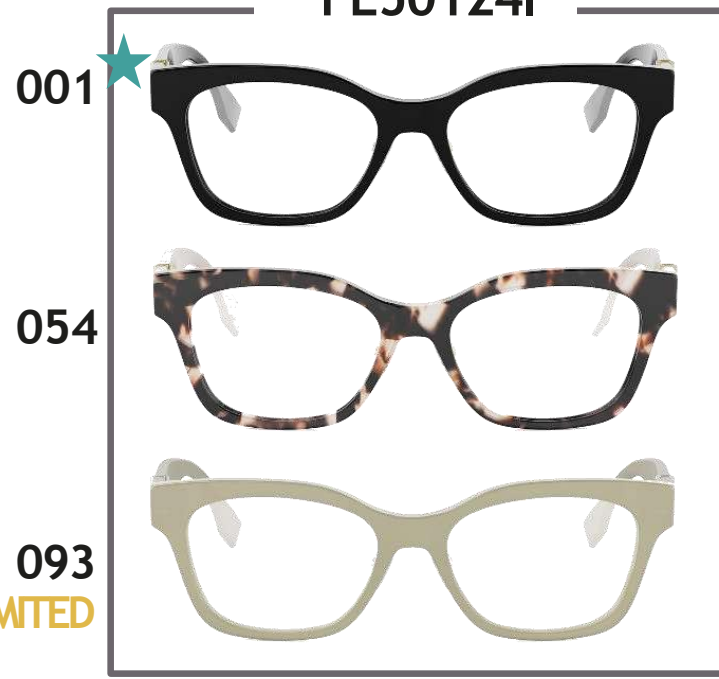

FE50098U |FW24

FE50111F |FW24

FE50110F |FW24

FF DIAMONDS

Product Deep Dive

Metal nose pads in AF

SMALLER FRONT ADDITION

RECTANGULAR
FE50124I