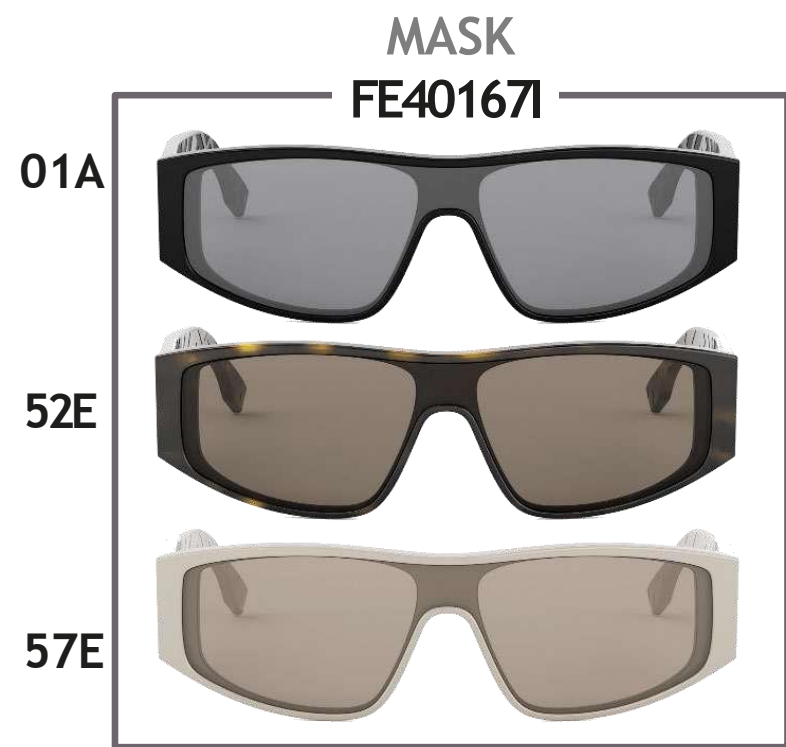

FE40158I |SU25

FFSQUARED

Product Deep Dive

DISCREET LASERED FF PATTERN

SINGLE MASK LENS

Futuristic feel

Modern mask shape for the *young & edgy* consumer

MASK