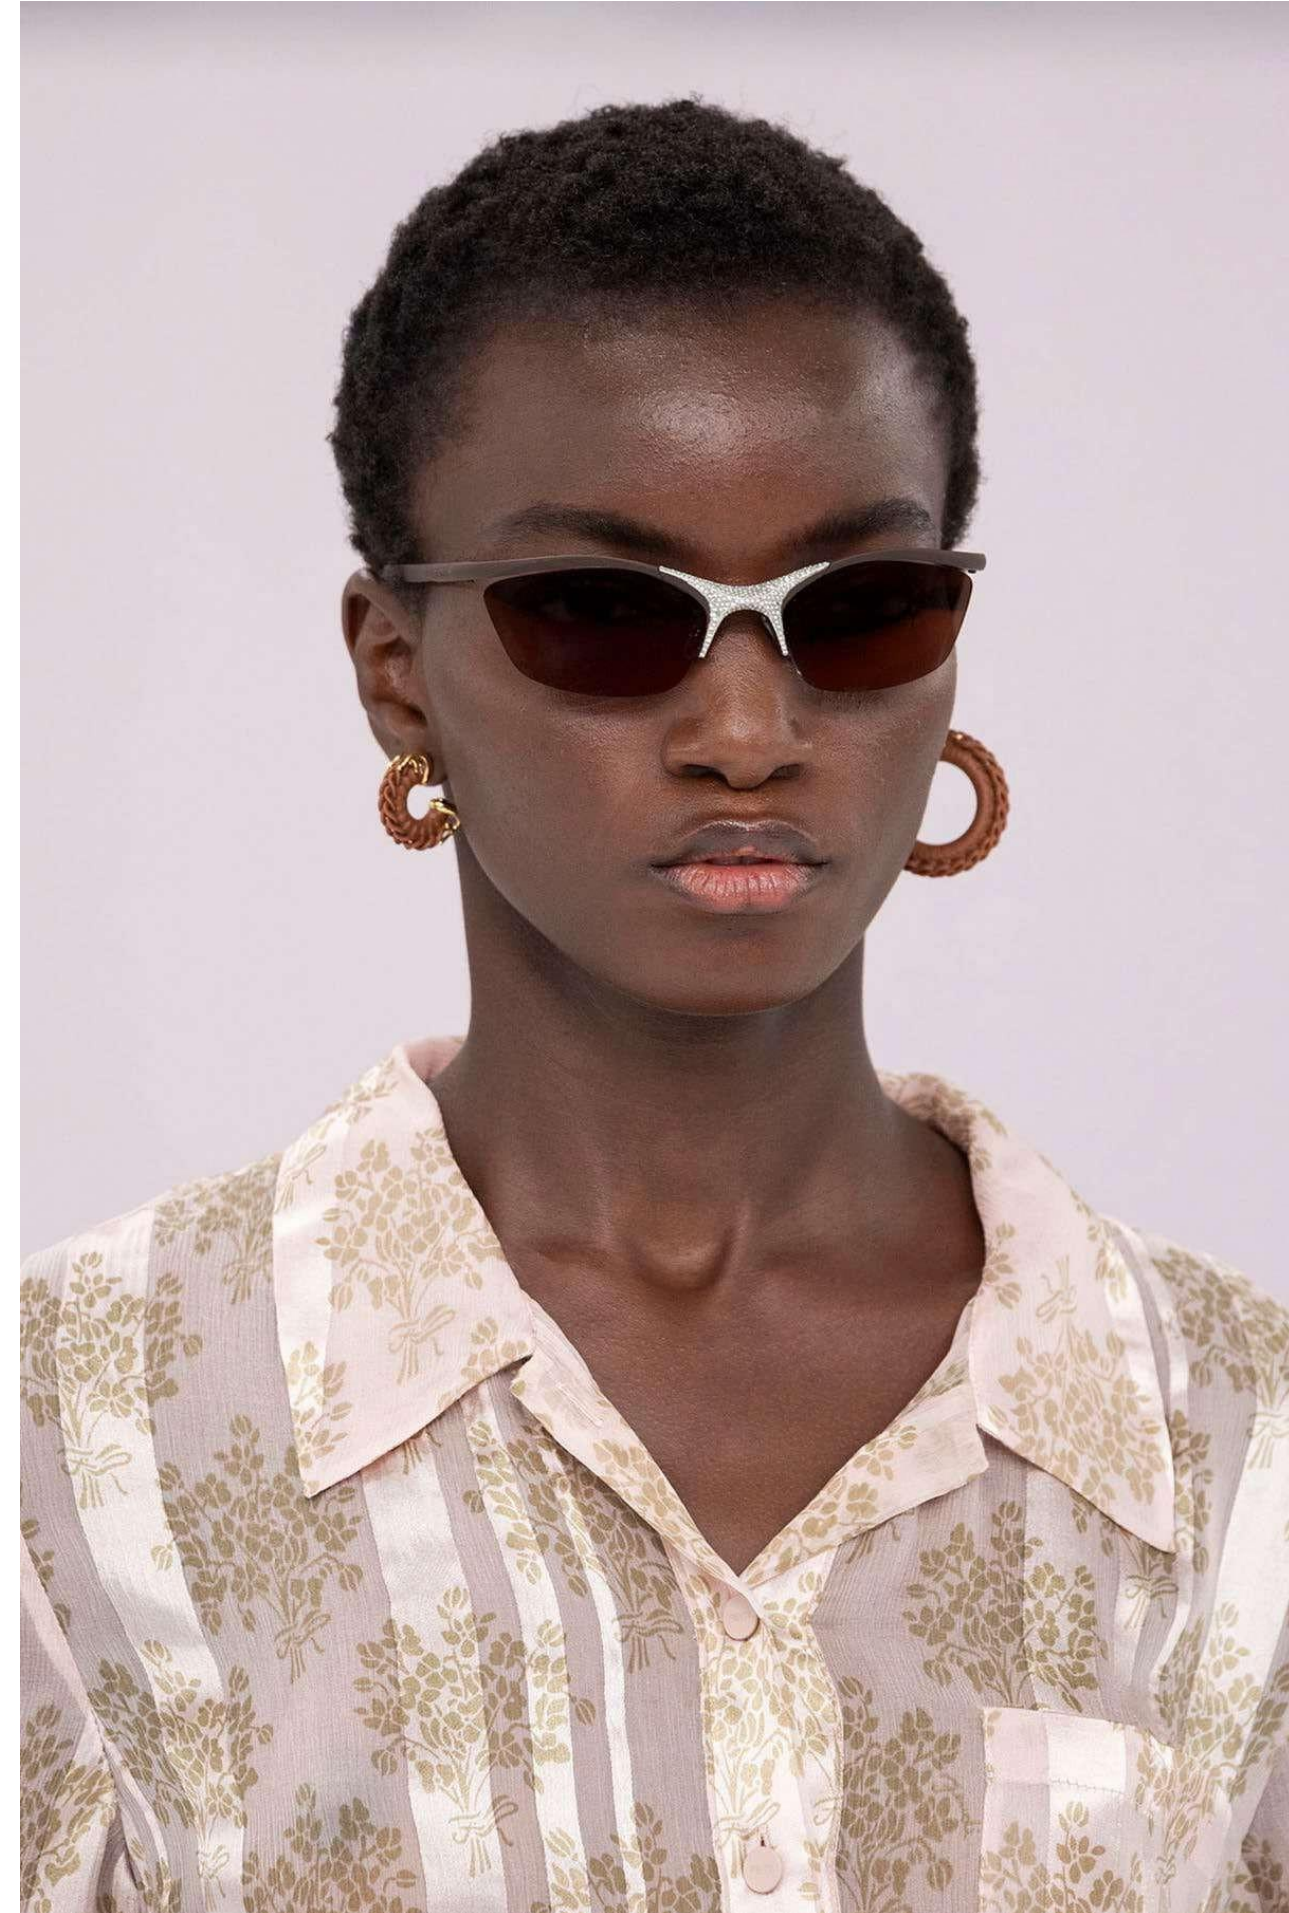

01.

WOMEN SUN STYLES