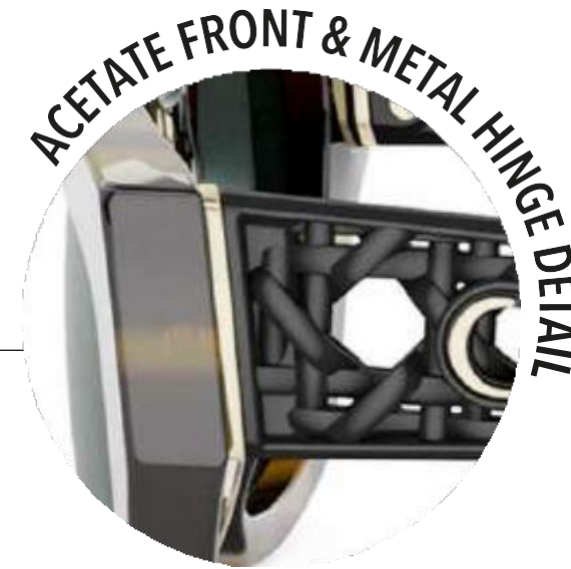

NOW: FEMININE BUTTERFLY