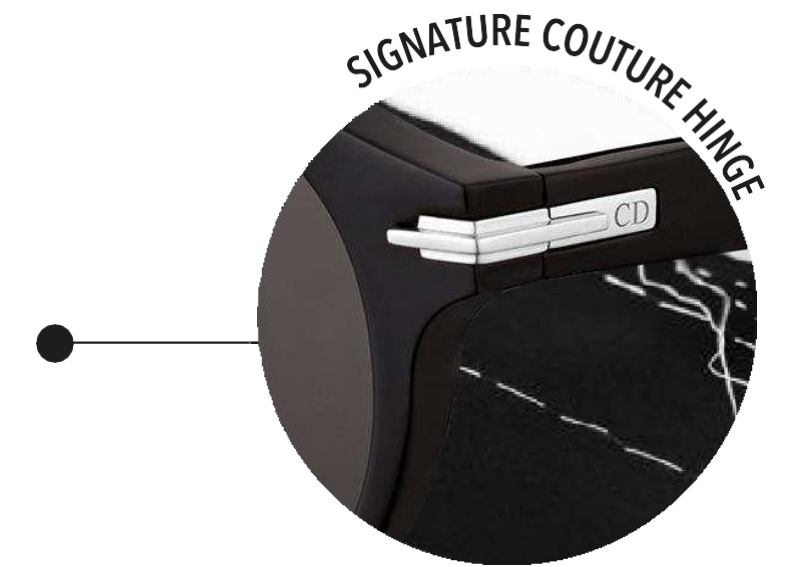

DIORBLACKSUIT