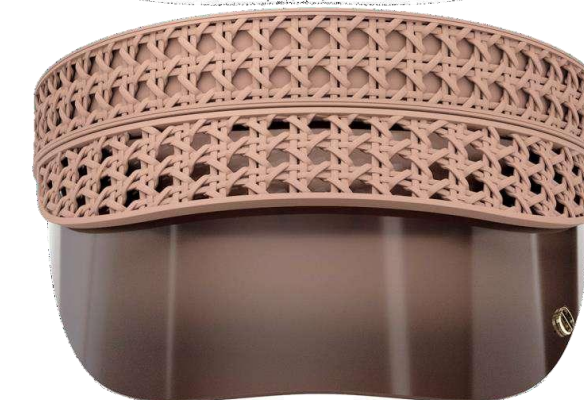

SILK STRAP WITH TONE-ON-TONE EMBROIDERY

Produced in Dior factory

3 MOLDED PIECES

V1U
CD40194U

11A0 | 05A

41F0 | 73G

31B0 | 91C

RX-able