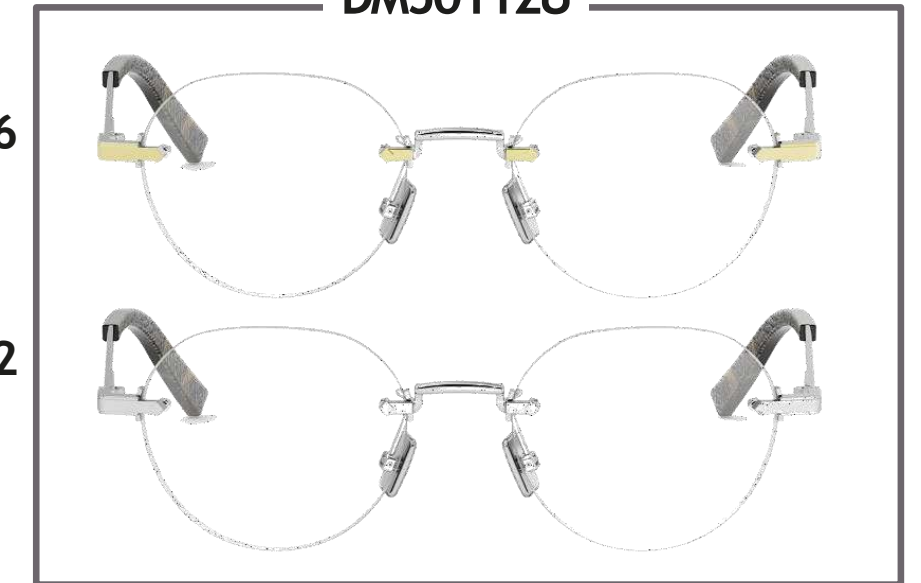

CD DIAMOND O

Product Deep Dive

Grow our *titanium* concept
WITH A ROUND RIMLESS STYLE

SIGNATURE LOGO DETAILS

LEVERAGE ON REFINED DETAILS

F000 | 016

F200 | 032

R6U
DM50112U