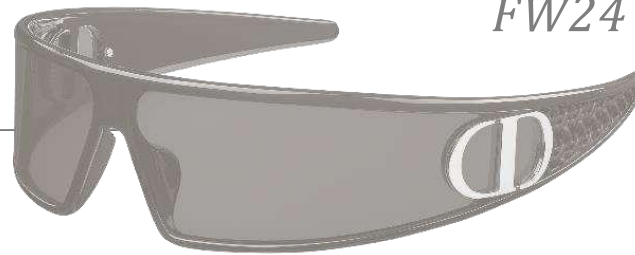

U 00 N/A 0 0 ~~RX-able~~

VERYDIOR

Product Deep Dive

NOW: FEMININE BUTTERFLY

RX-able

The full mask

A foldable twist

Oversize temples