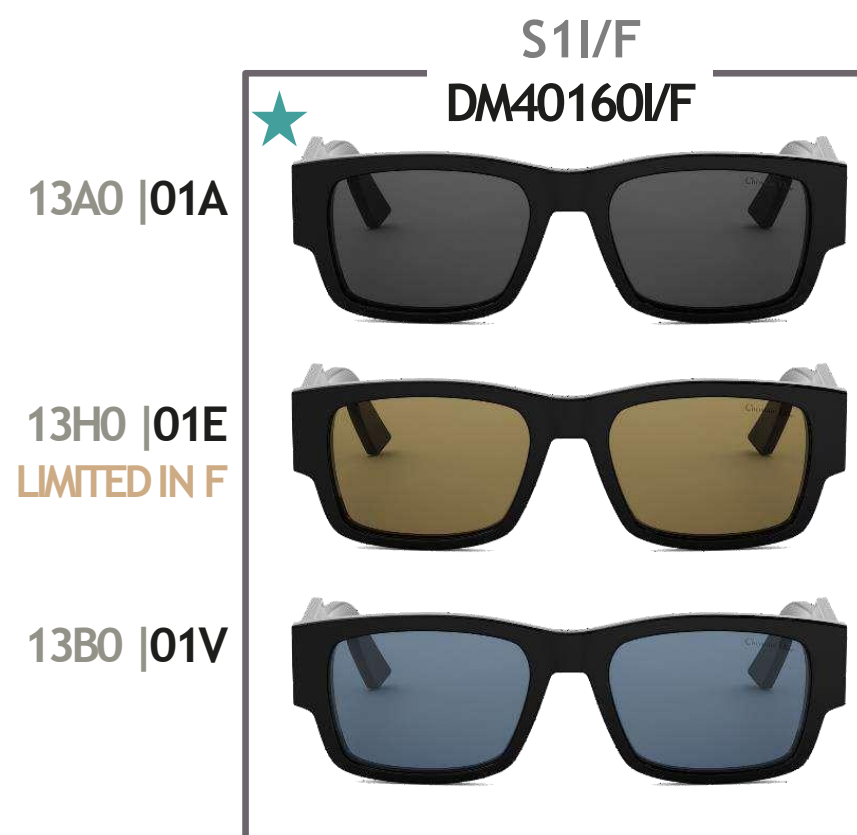

CHRISTIAN DIOR LABEL

Product Deep Dive

Hand varnishing shading to black

RX-able

Building our *medium* price offer

TRENDY SEE-THROUGH LENSES

CROSS-CATEGORY SIGNATURE

First time in eyewear

Christian Dior
COUTURE

DS