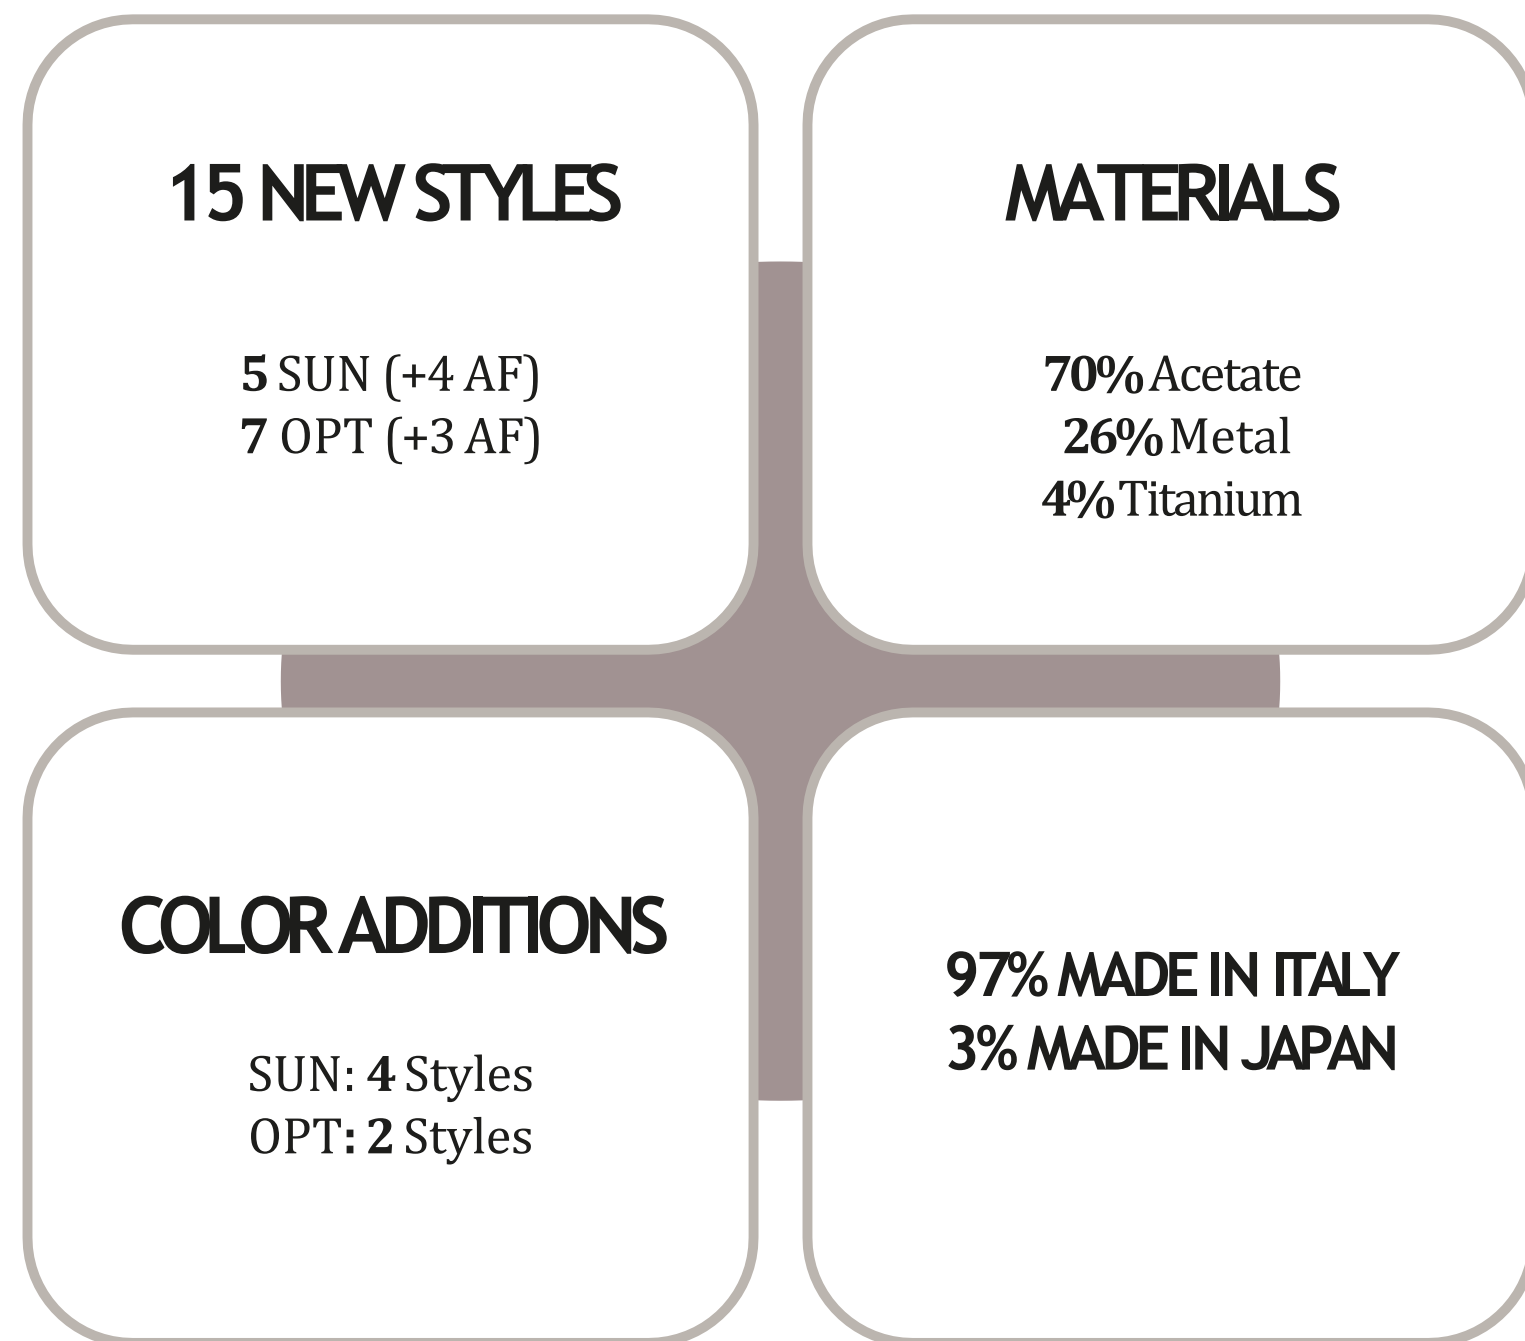

PRODUCT DEEP DIVE

PRODUCT MIX

05.

MEN SUN STYLES

EYEWEAR COLLECTION OVERVIEW

FASHION

Couture Logo

NEW:
CHRISTIAN DIOR LABEL
2 STYLES (+1 AF)