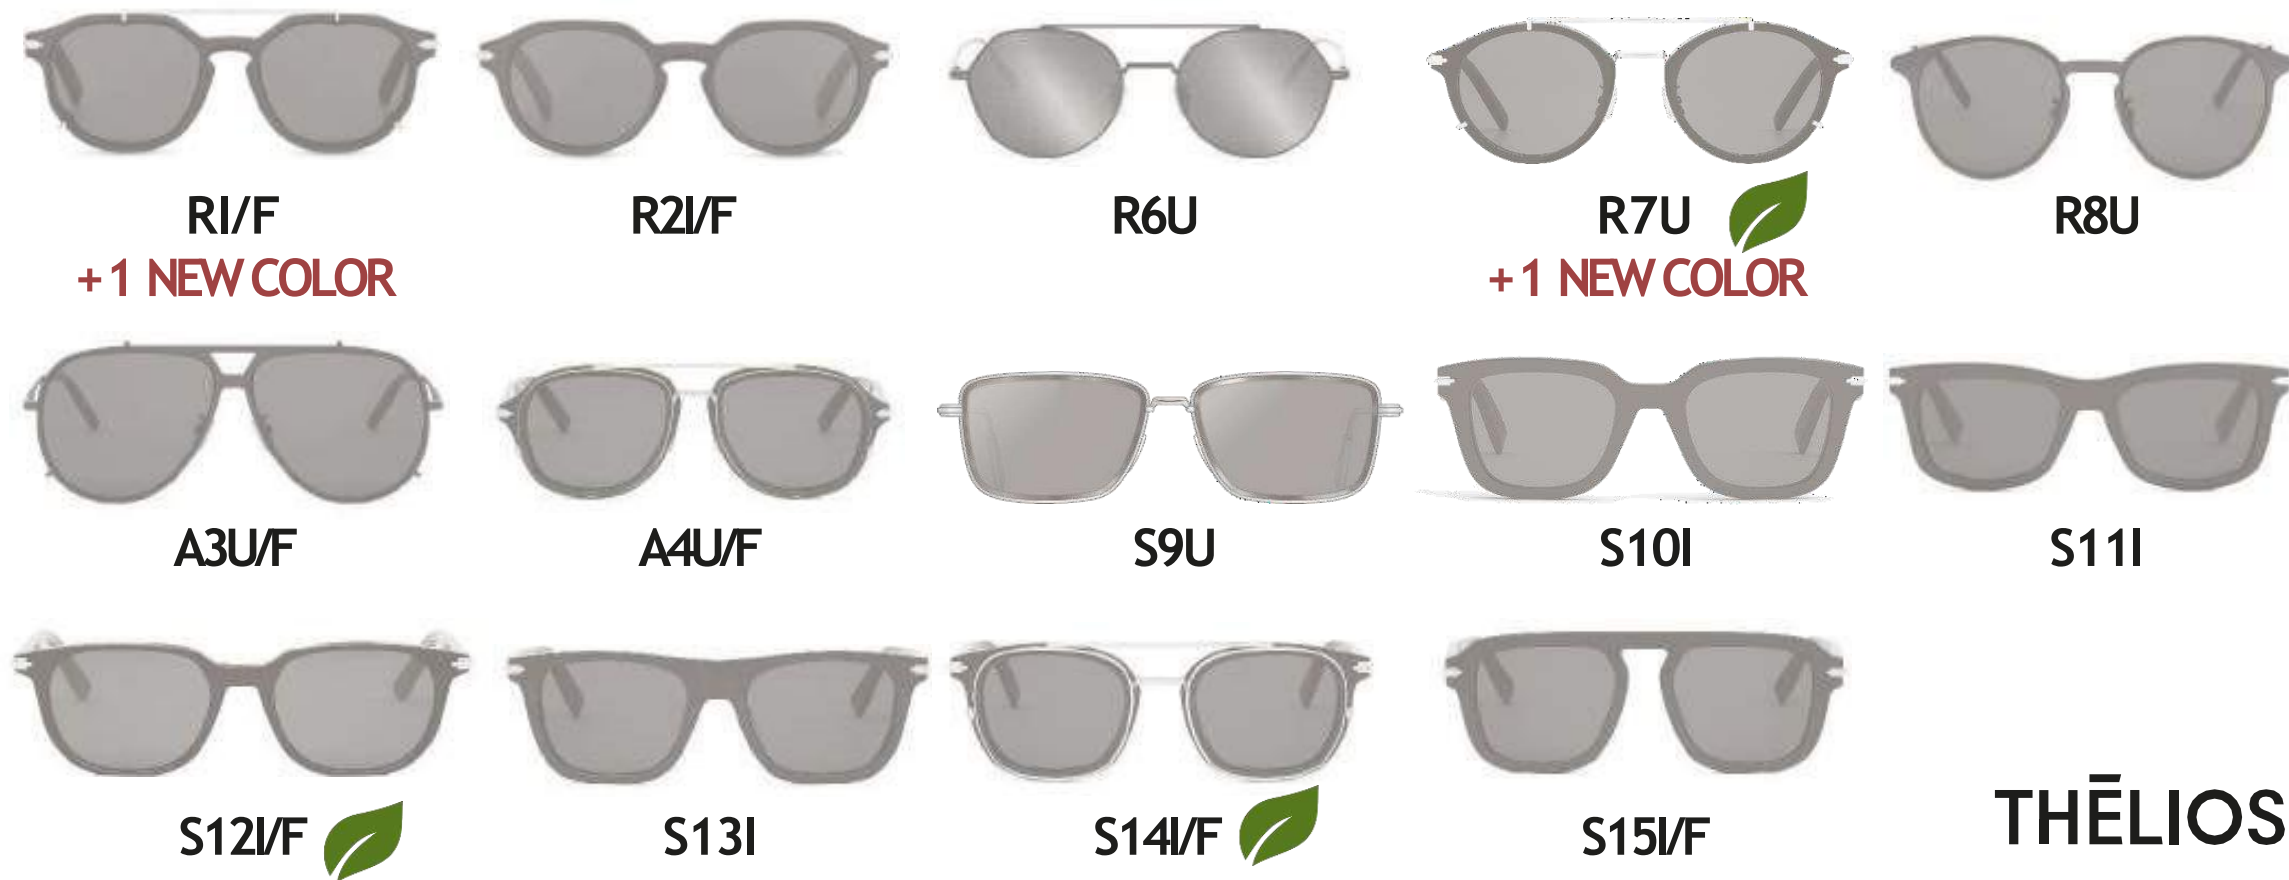

Existing offer